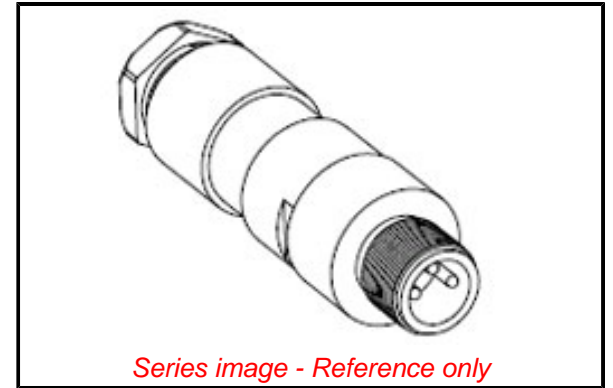

PLEASE CHECK WWW.MOLEX.COM FOR LATEST PART INFORMATION

Part Number: [1200910010](#)
Status: **Active**
Overview: [Brad Nano-Change (M8) Products](#)
Description: Nano-Change (M8) Attachable Connectors, Straight Male, 4 Poles

Documents:

[Drawing (PDF)](#) [RoHS Certificate of Compliance (PDF)](#)

General

Product Family	Field Attachable / Accessories
Series	120091
IP Rating	IP67
Material - Contact	Brass
Overview	Brad Nano-Change (M8) Products
Product Name	Nano-Change (M8)
Type	Field Attachable Connector
UPC	78678832515

Physical

Cable Diameter	3.50-5.00mm (.138-.197")
Coupling Type	External Thread
Diagnostics / LEDs	No
Diagnostics Port	No
Gender	Male
Keyway	None
Material - Connector Body	Polyamide
Material - Coupling Nut	Nickel-plated Brass
Material - Plating Mating	Gold
Net Weight	8.072/g
Orientation	Straight
Poles	4
Temperature Range - Operating	0°C to +80°C
Wire Size AWG	N/A

Electrical

Current - Maximum per Contact	4.0A
Voltage - Maximum	60V AC / 75V DC

Material Info

Engineering Number	N04MA03124

Reference - Drawing Numbers

Sales Drawing	SD-120091-001-001

EU ELV

Not Relevant

EU RoHS

Compliant with Exemption 6(c)

REACH SVHC

Not Contained Per -ED/01/2018 (15 January 2018)

Halogen-Free

Status

Not Low-Halogen

For more information, please visit [Contact US](#)

China ROHS

50 Image

ELV

Not Relevant

RoHS Phthalates

Not Contained

Search Parts in this Series

[120091](#) Series