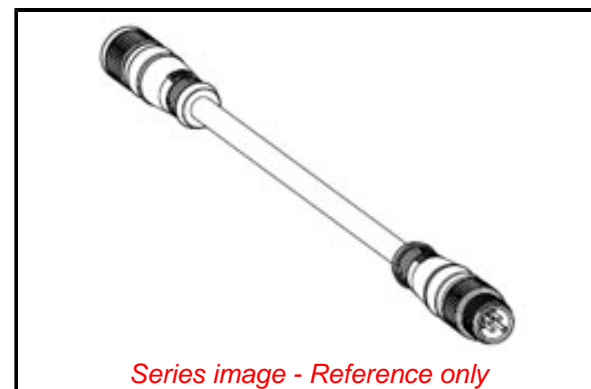

PLEASE CHECK WWW.MOLEX.COM FOR LATEST PART INFORMATION

Part Number: [1200980160](#)

Status: **Active**

Overview: [Brad Micro-Change (M12) Connectors](#)

Description: Micro-Change (M12) Double-Ended Cordset, 5 Poles, Female (Straight) to Male (Straight), 24 AWG, 15.0m (49.21') Length, PROFIBUS PUR Cable Preferred Version in Europe

Documents:

[Drawing (PDF)](#)

[RoHS Certificate of Compliance (PDF)](#)

General

Product Family	Industrial Cordsets
Series	120098
Connector End A	Micro-Change (M12)
Connector End B	Micro-Change (M12)
IP Rating	IP67
Material - Contact	Copper Alloy
Overview	Brad Micro-Change (M12) Connectors
Product Name	Micro-Change (M12)
Protocol	EtherNet
Region	America, Asia, Europe
Type	Double Ended
UPC	78172500036

Physical

Cable Diameter	8.00mm (.315")
Cable Length	15.0m (49.21')
Color - Cable Jacket	Purple
Coupling Style	Threaded
Gender	Female-Male
Keyway	Reverse
LED Indicator	No
Material - Cable Jacket	PUR
Material - Connector Body	PUR
Material - Coupling Nut	Nickel-plated Brass
Material - Plating Mating	Gold
Orientation	Straight to Straight
Poles	5
Temperature Range - Operating	-20° to +80°C
Wire Size AWG	24
Wire/Cable Type	Twisted Pair

Electrical

Current - Maximum per Contact	4.0A
Voltage - Maximum	60V AC/DC

Material Info

Engineering Number	BB5S30PP4M150

Series image - Reference only

EU ELV

Not Relevant

EU RoHS

Not Reviewed

REACH SVHC

Not Reviewed

Halogen-Free

Status

Not Reviewed

For more information, please visit [Contact US](#)

China ROHS

Not Reviewed

ELV

Not Relevant

RoHS Phthalates

Not Reviewed

China RoHS

Search Parts in this Series

[120098 Series](#)