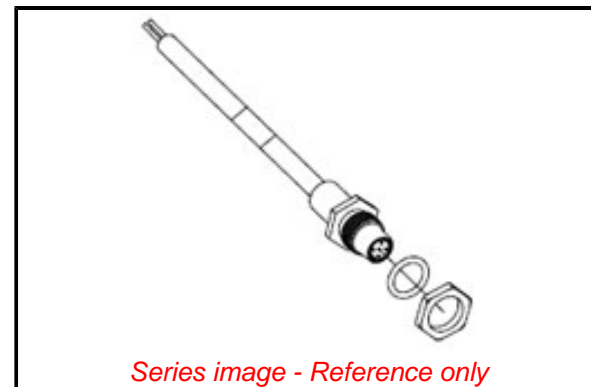

PLEASE CHECK WWW.MOLEX.COM FOR LATEST PART INFORMATION

Part Number: [1200990005](#)
Status: **Active**
Overview: PROFIBUS Solutions
Description: PROFIBUS Receptacle, 5 Poles, Female (Straight) to Lead, 1.0m (3.28') Length

Documents:

[Drawing (PDF)](#) [RoHS Certificate of Compliance (PDF)](#)

General

Product Family	Industrial Receptacles
Series	120099
IP Rating	IP67
NEMA Rating	NEMA 6
Overview	PROFIBUS Solutions
Product Name	PROFIBUS Data Line
Type	Single Ended (pigtail)
UPC	78678850807

Physical

Coupling Type	Internal Thread
Gender	Female
Keyway	Single
Length	1.0m
Material - Component	Nickel-plated Brass
Mounting Thread Size	M16
Orientation	Back Panel Mount to Straight
Panel Mount	Back
Poles	5
Temperature Range - Operating	-20° to +80°C
Wire Size AWG	24
Wire/Cable Type	N/A

Electrical

Current - Maximum per Contact	4.0A
Voltage - Maximum	250V

Solder Process Data

Lead-free Process Capability	N/A

Material Info

Engineering Number	BR5U70PP4M0103

Reference - Drawing Numbers

Sales Drawing	SD-120099-002-001

EU ELV

Not Relevant

EU RoHS

Not Reviewed

REACH SVHC

Not Contained Per
-ED/01/2018 (15
January 2018)

Halogen-Free

Status

Low-Halogen

For more information, please visit [Contact US](#)

China ROHS

ELV

RoHS Phthalates

China RoHS

50 Image

Not Relevant

Not Contained

Search Parts in this Series

[120099 Series](#)