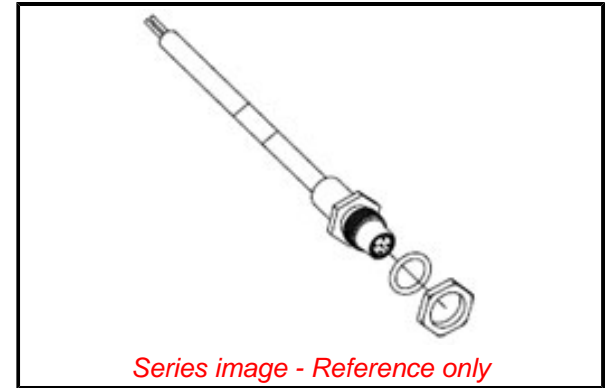

PLEASE CHECK WWW.MOLEX.COM FOR LATEST PART INFORMATION

Part Number: [1200990007](#)
Status: **Active**
Overview: PROFIBUS Solutions
Description: PROFIBUS Receptacle, 5 Poles, Female (Straight) to Lead, 2.0m (6.56') Length

Documents:

[Drawing (PDF)](#) [RoHS Certificate of Compliance (PDF)](#)

General

Product Family	Industrial Receptacles
Series	120099
IP Rating	IP67
NEMA Rating	NEMA 6
Overview	PROFIBUS Solutions
Product Name	PROFIBUS Data Line
Type	Single Ended (pigtail)
UPC	78678852542

Physical

Coupling Type	Internal Thread
Gender	Female
Keyway	Single
Length	2.0m
Material - Component	Nickel-plated Brass
Mounting Thread Size	M16
Orientation	Back Panel Mount to Straight
Panel Mount	Back
Poles	5
Temperature Range - Operating	-20°C to +80°C
Wire Size AWG	24
Wire/Cable Type	N/A

Electrical

Current - Maximum per Contact	4.0A
Voltage - Maximum	250V

Material Info

Engineering Number	BR5U70PP4M0203

Reference - Drawing Numbers

Sales Drawing	SD-120099-002

EU ELV

Not Relevant

EU RoHS

Compliant with Exemption 6(c)

REACH SVHC

Not Contained Per -ED/01/2018 (15 January 2018)

Halogen-Free

Status

Not Low-Halogen

Need more information on product environmental compliance?

Email productcompliance@molex.com
Please visit the [Contact Us](#) section for any non-product compliance questions.

China ROHS

ELV

Prop65

PropRisk

PropRisk

PropRisk

PropSub

RoHS Phthalates

China RoHS

50 Image

Not Relevant

Duty-To-Declare

Cancer

Developmental toxicity

Reproductive toxicity

Lead and its compounds

Not Contained

Search Parts in this Series

[120099 Series](#)