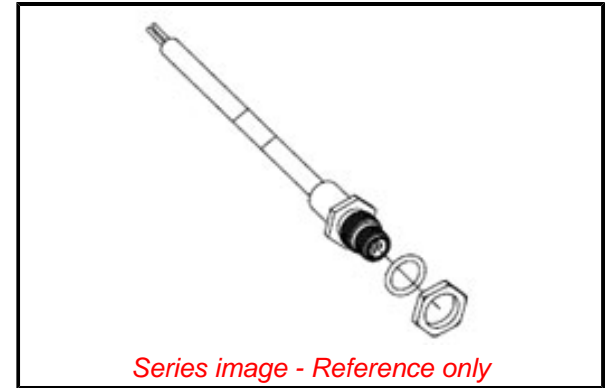

PLEASE CHECK WWW.MOLEX.COM FOR LATEST PART INFORMATION

Part Number: [1200990013](#)
Status: **Active**
Overview: PROFIBUS Solutions
Description: PROFIBUS Receptacle, 5 Poles, Male (Straight) to Lead, 1.0m (3.28') Length

Documents:

[Drawing (PDF)](#) [RoHS Certificate of Compliance (PDF)](#)

General

Product Family	Industrial Receptacles
Series	120099
IP Rating	IP67
NEMA Rating	NEMA 6
Overview	PROFIBUS Solutions
Product Name	PROFIBUS Data Line
Type	Single Ended (pigtail)
UPC	78678850806

Physical

Coupling Type	External Thread
Gender	Male
Keyway	Single
Length	1.0m
Material - Component	Nickel-plated Brass
Mounting Thread Size	M16
Orientation	Back Panel Mount to Straight
Panel Mount	Back
Poles	5
Temperature Range - Operating	-20° to +80°C
Wire Size AWG	N/A
Wire/Cable Type	N/A

Electrical

Current - Maximum per Contact	4.0A
Voltage - Maximum	250V

Solder Process Data

Lead-free Process Capability	N/A

Material Info

Engineering Number	BR5U76PP4M0103

Reference - Drawing Numbers

Sales Drawing	SD-120099-001-001

EU ELV

Not Relevant

EU RoHS

Compliant with Exemption 6(c)

REACH SVHC

Not Contained Per -ED/01/2017 (12 January 2017)

Halogen-Free

Status

Low-Halogen

For more information, please visit [Contact US](#)

China ROHS

ELV

RoHS Phthalates

ZZCERT_CE -

Declaration of

Conformity

China RoHS

50 Image

Not Relevant

Not Contained

CER_4000380981_00_000.pdf

Search Parts in this Series

[120099 Series](#)

Mates With

[120099 Female](#)