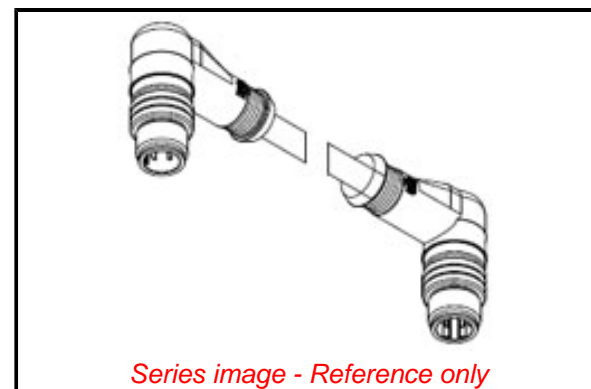

PLEASE CHECK WWW.MOLEX.COM FOR LATEST PART INFORMATION

Part Number: [1201080014](#)
Status: **Active**
Overview: Brad Industrial Ethernet Solutions
Description: Micro-Change (M12) Double-Ended Cordset, 4 Poles, Male (90°) to Male (90°), 26 AWG, PVC Cable, 90.0m (295.28') Length

Documents:

[Drawing (PDF)](#) [RoHS Certificate of Compliance (PDF)](#)

General

Product Family	Industrial Cordsets
Series	120108
Connector End A	Micro-Change (M12)
Connector End B	Micro-Change (M12)
IP Rating	IP67
Material - Contact	Copper Alloy
Overview	Brad Industrial Ethernet Solutions
Performance Category	5e
Product Name	Micro-Change (M12)
Region	America, Asia, Europe
Type	Double Ended
UPC	78678889833

Physical

Cable Diameter	6.35mm (.250")
Cable Length	90.0m (295.28')
Color - Cable Jacket	Blue Green
Coupling Style	Threaded
Gender	Male-Male
Keyway	D-coded
LED Indicator	No
Material - Cable Jacket	PVC
Material - Connector Body	TPU
Material - Coupling Nut	Nickel-plated Brass
Material - O-Ring	Fluoro-elastomer
Material - Plating Mating	Gold
Net Weight	4009.753/g
Orientation	90° to 90°
Poles	4
Temperature Range - Operating	-25° to +75°C
Wire Size AWG	26
Wire/Cable Type	Shielded-Stranded

Electrical

Current - Maximum per Contact	1.5A
Voltage - Maximum	125V

Material Info

Engineering Number	E11A06302M900

Reference - Drawing Numbers

Sales Drawing	SD-120108-036-001

Series image - Reference only

EU ELV

Not Relevant

EU RoHS

Compliant with Exemption 6(c)

REACH SVHC

Contained Per -
D(2021)4569-DC (8
July 2021)

Lead

Halogen-Free

Status

Not Low-Halogen

For more information, please visit [Contact US](#)

China ROHS

ELV

RoHS Phthalates

ZZCERT_CE -

Declaration of

Conformity

China RoHS

50 Image

Not Relevant

Not Contained

CER_4000380987_00_000.pdf

Search Parts in this Series

120108 Series