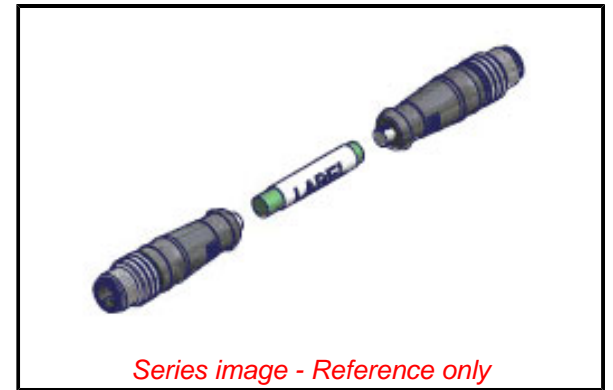

PLEASE CHECK WWW.MOLEX.COM FOR LATEST PART INFORMATION

Part Number: [1201080031](#)
Status: **Active**
Overview: Brad Industrial Ethernet Solutions
Description: Micro-Change (M12) Double-Ended Cordset, 4 Poles, Male (Straight) to Male (Straight), 24 AWG, PVC Cable, 53.0m (173.88') Length

Documents:

[Drawing (PDF)](#) [RoHS Certificate of Compliance (PDF)](#)

General

Product Family	Industrial Cordsets
Series	120108
Connector End A	Micro-Change (M12)
Connector End B	Micro-Change (M12)
IP Rating	IP67
Material - Contact	Copper Alloy
Overview	Brad Industrial Ethernet Solutions
Performance Category	5e
Product Name	Micro-Change (M12)
Region	America, Asia, Europe
Type	Double Ended
UPC	78678889594

Physical

Cable Diameter	6.35mm (.250")
Cable Length	53.0m (173.88')
Color - Cable Jacket	Blue Green
Coupling Style	Threaded
Gender	Male-Male
Keyway	D-coded
LED Indicator	No
Material - Cable Jacket	PVC
Material - Connector Body	TPU
Material - Coupling Nut	Nickel-plated Brass
Material - O-Ring	Fluoro-elastomer
Material - Plating Mating	Gold
Net Weight	2654.000/g
Orientation	Straight to Straight
Poles	4
Temperature Range - Operating	-25° to +75°C
Wire Size AWG	24
Wire/Cable Type	Unshielded-Stranded

Electrical

Current - Maximum per Contact	1.5A
Voltage - Maximum	125V

Material Info

Engineering Number	E11A06002M530

Reference - Drawing Numbers

Sales Drawing	SD-120049-001-001

EU ELV

Not Relevant

EU RoHS

Compliant with Exemption 6(c)

REACH SVHC

Contained Per -
D(2021)4569-DC (8
July 2021)

Lead

Halogen-Free

Status

Not Low-Halogen

For more information, please visit [Contact US](#)

China ROHS

Not Relevant

ELV

Not Relevant

RoHS Phthalates

Not Contained

Search Parts in this Series

[120108 Series](#)