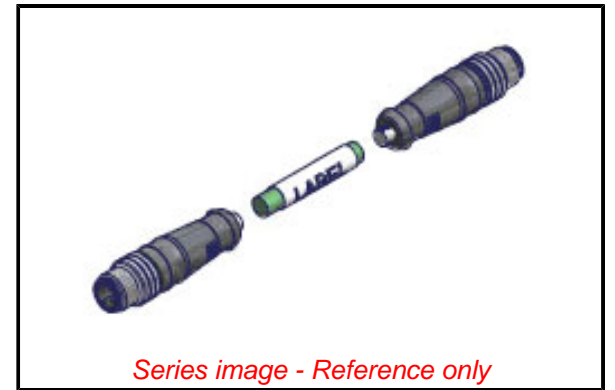

PLEASE CHECK WWW.MOLEX.COM FOR LATEST PART INFORMATION

Part Number: [1201080032](#)
Status: **Active**
Overview: Brad Industrial Ethernet Solutions
Description: Micro-Change (M12) Double-Ended Cordset, 4 Poles, Male (Straight) to Male (Straight), 24 AWG, PVC Cable, 45.0m (147.64') Length

Documents:

[Drawing (PDF)](#) [RoHS Certificate of Compliance (PDF)](#)

General

Product Family	Industrial Cordsets
Series	120108
Connector End A	Micro-Change (M12)
Connector End B	Micro-Change (M12)
IP Rating	IP67
Material - Contact	Copper Alloy
Overview	Brad Industrial Ethernet Solutions
Performance Category	5e
Product Name	Micro-Change (M12)
Region	America, Asia, Europe
Type	Double Ended
UPC	78678889593

Physical

Cable Diameter	6.35mm (.250")
Cable Length	45.0m (147.64')
Color - Cable Jacket	Blue Green
Coupling Style	Threaded
Gender	Male-Male
Keyway	D-coded
LED Indicator	No
Material - Cable Jacket	PVC
Material - Connector Body	TPU
Material - Coupling Nut	Nickel-plated Brass
Material - O-Ring	Fluoro-elastomer
Material - Plating Mating	Gold
Net Weight	1998.000/g
Orientation	Straight to Straight
Poles	4
Temperature Range - Operating	-25° to +75°C
Wire Size AWG	24
Wire/Cable Type	Unshielded-Stranded

Electrical

Current - Maximum per Contact	1.5A
Voltage - Maximum	125V

Material Info

Engineering Number	E11A06002M450

Reference - Drawing Numbers

Sales Drawing	SD-120049-001-001

EU ELV

Not Relevant

EU RoHS

Compliant with Exemption 6(c)

REACH SVHC

Contained Per - D(2021)4569-DC (8 July 2021)

Lead

Halogen-Free

Status

Not Low-Halogen

For more information, please visit [Contact US](#)

China ROHS

ELV

RoHS Phthalates

China RoHS

50 Image

Not Relevant

Not Contained

Search Parts in this Series

[120108 Series](#)