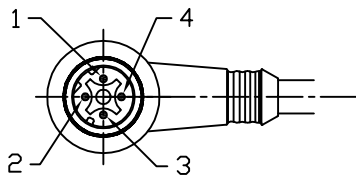

6

5

4

3

2

1

PART NUMBER	ENGINEERING NO.	LENGTH ± TOLERANCE
1201080050	EWWA06215M010	3' 3" +2.19"/-0" [1M +55.6/-0 mm]
1201080052	EWWA06215M050	16' 4" +6.5"/-0" [5M +165.0/-0 mm]

MALE-FACE VIEW

MALE-FACE VIEW

P1		P2	
1	WHITE/DRG	1	
2	WHITE/GRN	2	
3	ORANGE	3	
4	GREEN	4	

WIRING DIAGRAM

NOTES:

- MATERIAL: SEE TABLE
- FINISHES: SEE TABLE
- CABLE: #26/4 SHIELDED PVC
- ELECTRICAL DATA:
ACCORDING TO CAT5e ETHERNET STANDARD
MAX. VOLTAGE: 30V
MAX. CURRENT 1.5A
- ENVIRONMENTAL:
PROTECTION IP67
TEMPERATURE RANGE: -20°C TO 75°C
- WRAP LABEL IS MARKED WITH P/N, DATE CODE,
VOLTAGE & AMPERAGE.
- ASSEMBLY IS RoHS COMPLIANT.

SD RELEASE EC NO: WELU2010-0005 7/7/09 DRWN: VOU CHKD: BWOODMAN APPR: JFMURPHY 2009/07/20	QUALITY SYMBOLS ▽=0 ▽C=0	GENERAL TOLERANCES (UNLESS SPECIFIED)	DIMENSION STYLE IN/MM	SCALE 3:4	DESIGN UNITS INCH	THIRD ANGLE PROJECTION
		4 PLACES ±--- ±---	DRAWN BY VOU	DATE 2009/07/07	TITLE M12 ULTRA-LOCK CABLE ASSY 4P M/MP ST/90 D-CODE #26/4 SHIELDED PVC	
		3 PLACES ±--- ±0.05	CHECKED BY BWOODMAN	DATE 2009/07/31	MOLEX INCORPORATED	
		2 PLACES ±--- ±0.10	APPROVED BY ---	DATE ---	DOCUMENT NO. SD-120108-005	
		1 PLACE ±--- ±0.20	MATERIAL NO. SEE CHART		SHEET NO. 1 OF 1	
		ANGULAR ±1/2°	THIS DRAWING CONTAINS INFORMATION THAT IS PROPRIETARY TO MOLEX INCORPORATED AND SHOULD NOT BE USED WITHOUT WRITTEN PERMISSION			
		DRAFT WHERE APPLICABLE MUST REMAIN WITHIN DIMENSIONS				