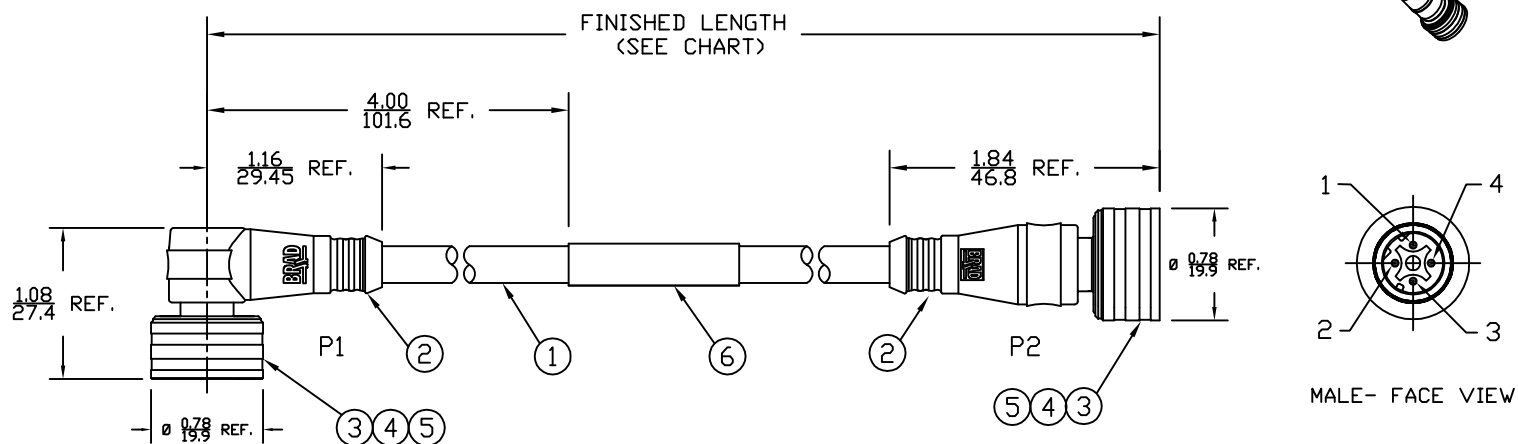

6

5

4

3

2

1

PART NUMBER	ENGINEERING NO.	LENGTH ± TOLERANCE
1201080050	EWWA06215M010	3' 3" +2.19"/-0" [1M +55.6/-0 mm]
1201080052	EWWA06215M050	16' 4" +6.5"/-0" [5M +165.0/-0 mm]

MALE-FACE VIEW

MALE-FACE VIEW

P1		P2	
1	WHITE/DRG	1	
2	WHITE/GRN	2	
3	ORANGE	3	
4	GREEN	4	

WIRING DIAGRAM

NOTES:

- MATERIAL: SEE TABLE
- FINISHES: SEE TABLE
- CABLE: #26/4 SHIELDED PVC
- ELECTRICAL DATA:
ACCORDING TO CAT5e ETHERNET STANDARD
MAX. VOLTAGE: 30V
MAX. CURRENT 1.5A
- ENVIRONMENTAL:
PROTECTION IP67
TEMPERATURE RANGE: -20°C TO 75°C
- WRAP LABEL IS MARKED WITH P/N, DATE CODE,
VOLTAGE & AMPERAGE.
- ASSEMBLY IS RoHS COMPLIANT.

SD RELEASE EC NO: WELU2010-0005 7/7/09 DRWN: VOU CHKD: BWOODMAN APPR: JFMURPHY 2009/07/20	QUALITY SYMBOLS ▽=0 ▽C=0	GENERAL TOLERANCES (UNLESS SPECIFIED)	DIMENSION STYLE IN/MM	SCALE 3:4	DESIGN UNITS INCH	THIRD ANGLE PROJECTION
		4 PLACES ±--- ±---	DRAWN BY VOU	DATE 2009/07/07	TITLE M12 ULTRA-LOCK CABLE ASSY 4P M/MP ST/90 D-CODE #26/4 SHIELDED PVC	
		3 PLACES ±--- ±0.05	CHECKED BY BWOODMAN	DATE 2009/07/31	MOLEX INCORPORATED	
		2 PLACES ±--- ±0.10	APPROVED BY ---	DATE ---	DOCUMENT NO. SD-120108-005	
		1 PLACE ±--- ±0.20	MATERIAL NO. SEE CHART		SHEET NO. 1 OF 1	
		ANGULAR ±1/2°	THIS DRAWING CONTAINS INFORMATION THAT IS PROPRIETARY TO MOLEX INCORPORATED AND SHOULD NOT BE USED WITHOUT WRITTEN PERMISSION			
		DRAFT WHERE APPLICABLE MUST REMAIN WITHIN DIMENSIONS				