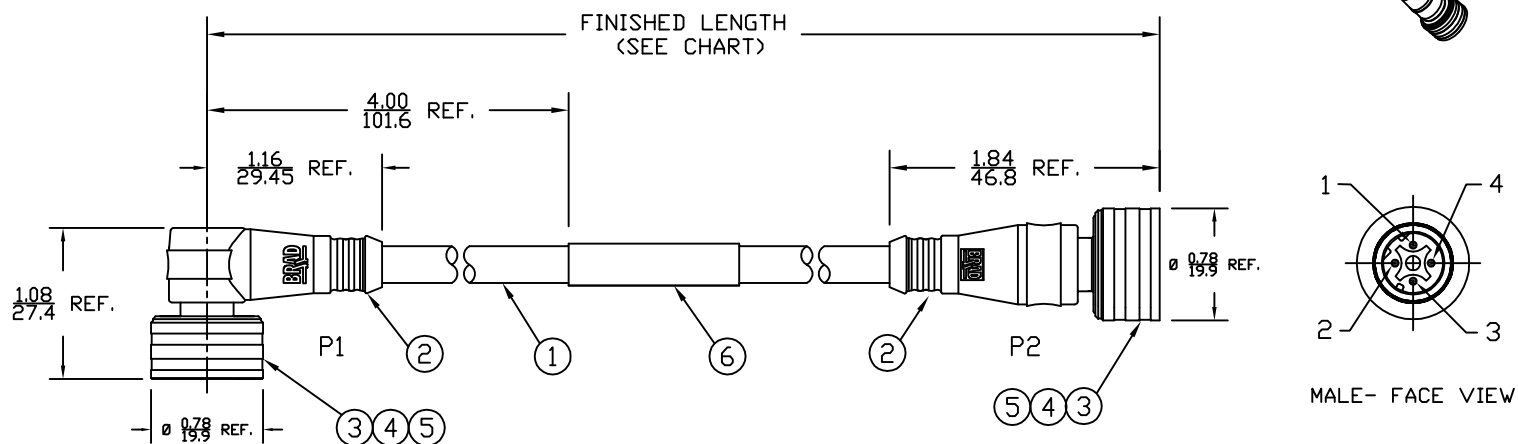

6

5

4

3

2

1

PART NUMBER	ENGINEERING NO.	LENGTH ± TOLERANCE
1201080050	EWWA06215M010	3' 3" +2.19"/-0" [1M +55.6/-0 mm]
1201080052	EWWA06215M050	16' 4" +6.5"/-0" [5M +165.0/-0 mm]

MALE-FACE VIEW

MALE-FACE VIEW

P1		P2	
1	WHITE/DRG	1	
2	WHITE/GRN	2	
3	ORANGE	3	
4	GREEN	4	

WIRING DIAGRAM

NOTES:

- MATERIAL: SEE TABLE
- FINISHES: SEE TABLE
- CABLE: #26/4 SHIELDED PVC
- ELECTRICAL DATA:
ACCORDING TO CAT5e ETHERNET STANDARD
MAX. VOLTAGE: 30V
MAX. CURRENT 1.5A
- ENVIRONMENTAL:
PROTECTION IP67
TEMPERATURE RANGE: -20°C TO 75°C
- WRAP LABEL IS MARKED WITH P/N, DATE CODE,
VOLTAGE & AMPERAGE.
- ASSEMBLY IS RoHS COMPLIANT.

SD RELEASE EC NO: WELU2010-0005 7/7/09 DRWN: VOU CHKD: BWOODMAN APPR: JFMURPHY 2009/07/20	QUALITY SYMBOLS	GENERAL TOLERANCES (UNLESS SPECIFIED)	DIMENSION STYLE IN/MM	SCALE 3:4	DESIGN UNITS INCH	THIRD ANGLE PROJECTION
	▽=0 ∇=0	4 PLACES ±--- ±--- 3 PLACES ±--- ±0.05 2 PLACES ±--- ±0.10 1 PLACE ±--- ±0.20	mm INCH	DRAWN BY VOU	DATE 2009/07/07	TITLE M12 ULTRA-LOCK CABLE ASSY 4P M/MP ST/90 D-CODE #26/4 SHIELDED PVC
		ANGULAR ±1/2°	DRAFT WHERE APPLICABLE MUST REMAIN WITHIN DIMENSIONS	CHECKED BY BWOODMAN	DATE 2009/07/31	MOLEX INCORPORATED
			SEE CHART	APPROVED BY	DATE	DOCUMENT NO. SD-120108-005
1	REV		SIZE A	THIS DRAWING CONTAINS INFORMATION THAT IS PROPRIETARY TO MOLEX INCORPORATED AND SHOULD NOT BE USED WITHOUT WRITTEN PERMISSION		