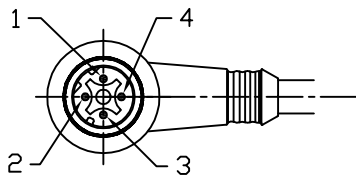

6

5

4

3

2

1

PART NUMBER	ENGINEERING NO.	LENGTH ± TOLERANCE
1201080050	EWWA06215M010	3' 3" +2.19"/-0" [1M +55.6/-0 mm]
1201080052	EWWA06215M050	16' 4" +6.5"/-0" [5M +165.0/-0 mm]

MALE-FACE VIEW

MALE-FACE VIEW

P1		P2	
1	WHITE/DRG	1	
2	WHITE/GRN	2	
3	ORANGE	3	
4	GREEN	4	

WIRING DIAGRAM

NOTES:

- MATERIAL: SEE TABLE
- FINISHES: SEE TABLE
- CABLE: #26/4 SHIELDED PVC
- ELECTRICAL DATA:
ACCORDING TO CAT5e ETHERNET STANDARD
MAX. VOLTAGE: 30V
MAX. CURRENT 1.5A
- ENVIRONMENTAL:
PROTECTION IP67
TEMPERATURE RANGE: -20°C TO 75°C
- WRAP LABEL IS MARKED WITH P/N, DATE CODE,
VOLTAGE & AMPERAGE.
- ASSEMBLY IS RoHS COMPLIANT.

SD RELEASE EC NO: WELU2010-0005 7/7/09 DRWN: VOU CHKD: BWOODMAN APPR: JFMURPHY 2009/07/20	QUALITY SYMBOLS	GENERAL TOLERANCES (UNLESS SPECIFIED)	DIMENSION STYLE IN/MM	SCALE 3:4	DESIGN UNITS INCH	THIRD ANGLE PROJECTION
	▽=0 ∇=0	4 PLACES ±--- ±--- 3 PLACES ±--- ±0.05 2 PLACES ±--- ±0.10 1 PLACE ±--- ±0.20	mm INCH	DRAWN BY VOU	DATE 2009/07/07	TITLE M12 ULTRA-LOCK CABLE ASSY 4P M/MP ST/90 D-CODE #26/4 SHIELDED PVC
		ANGULAR ±1/2°	DRAFT WHERE APPLICABLE MUST REMAIN WITHIN DIMENSIONS	CHECKED BY BWOODMAN	DATE 2009/07/31	MOLEX INCORPORATED
			SEE CHART	APPROVED BY	DATE	DOCUMENT NO. SD-120108-005
1	REV		SIZE A	THIS DRAWING CONTAINS INFORMATION THAT IS PROPRIETARY TO MOLEX INCORPORATED AND SHOULD NOT BE USED WITHOUT WRITTEN PERMISSION		