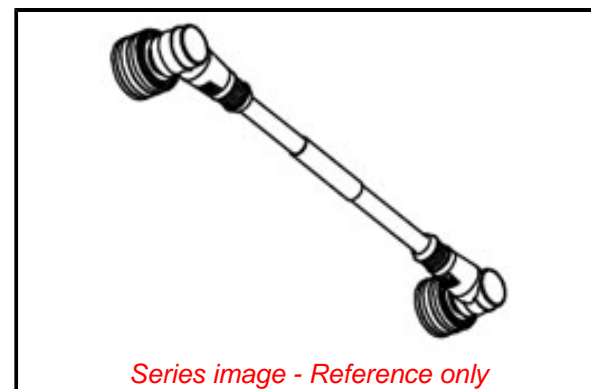

PLEASE CHECK WWW.MOLEX.COM FOR LATEST PART INFORMATION

Part Number: [1201080058](#)
Status: **Active**
Overview: Brad Industrial Ethernet Solutions
Description: Micro-Change (M12) to Ultra-Lock (M12) Double-Ended Cordset, 4 Poles, Male (90°) to Male (90°), 26 AWG, Shielded PUR Cable, 1.0m (3.28') Length

Documents:

[Drawing (PDF)](#) [RoHS Certificate of Compliance (PDF)](#)

General

Product Family	Industrial Cordsets
Series	120108
Connector End A	Micro-Change (M12)
Connector End B	Ultra-Lock (M12)
IP Rating	IP67
Material - Contact	Copper Alloy
Overview	Brad Industrial Ethernet Solutions
Product Name	Micro-Change (M12), Ultra-Lock (M12)
Region	America, Asia, Europe
Type	Double Ended
UPC	78172555132

Physical

Cable Diameter	6.10mm (.240")
Cable Length	1.0m (3.28')
Color - Cable Jacket	Teal
Coupling Style	Push to Lock
Gender	Male-Male
Keyway	D-coded
LED Indicator	No
Material - Cable Jacket	PVC
Material - Connector Body	PVC
Material - Coupling Nut	Nickel-plated Brass
Material - O-Ring	Fluoro-elastomer
Material - Plating Mating	Gold
Orientation	90° to 90°
Poles	4
Temperature Range - Operating	-20° to +75°C
Wire Size AWG	26
Wire/Cable Type	Shielded-Stranded

Electrical

Current - Maximum per Contact	1.5A
Voltage - Maximum	30V

Material Info

Engineering Number	EWWA06315M010

Reference - Drawing Numbers

Sales Drawing	SD-120108-006-001

EU ELV

Not Relevant

EU RoHS

Not Reviewed

REACH SVHC

Not Reviewed

Halogen-Free

Status

Not Reviewed

For more information, please visit [Contact US](#)

China ROHS

Not Reviewed

ELV

Not Relevant

RoHS Phthalates

Not Reviewed

China RoHS

Search Parts in this Series

[120108 Series](#)