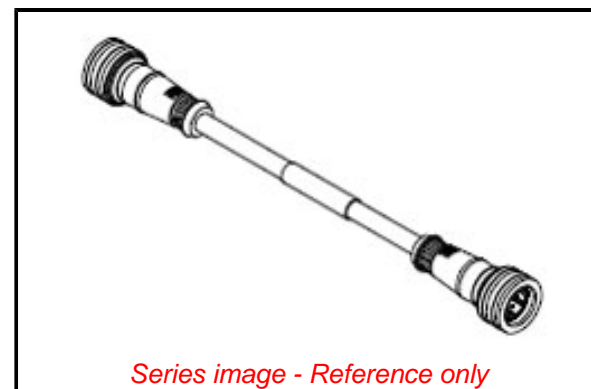

PLEASE CHECK WWW.MOLEX.COM FOR LATEST PART INFORMATION

Part Number: [1201080069](#)
Status: **Active**
Overview: Brad Industrial Ethernet Solutions
Description: Micro-Change (M12) to Ultra-Lock (M12) Double-Ended Cordset, 4 Poles, Male (Straight) to Male (Straight), 24 AWG, PVC Cable, 5.0m (16.40') Length

Documents:

[Drawing \(PDF\)](#) [RoHS Certificate of Compliance \(PDF\)](#)

General

Product Family	Industrial Cordsets
Series	120108
Connector End A	Micro-Change (M12)
Connector End B	Ultra-Lock (M12)
IP Rating	IP67
Material - Contact	Copper Alloy
Overview	Brad Industrial Ethernet Solutions
Product Name	Micro-Change (M12), Ultra-Lock (M12)
Region	Europe
Type	Double Ended
UPC	78172555140

Physical

Cable Diameter	6.10mm (.240")
Cable Length	5.0m (16.40')
Color - Cable Jacket	Black
Coupling Style	Push to Lock
Gender	Male-Male
Keyway	D-coded
LED Indicator	No
Material - Cable Jacket	PVC
Material - Connector Body	PUR
Material - Coupling Nut	Nickel-plated Brass
Material - O-Ring	Fluoro-elastomer
Material - Plating Mating	Gold
Orientation	Straight to Straight
Poles	4
Temperature Range - Operating	-20°C to +75°C
Wire Size AWG	24
Wire/Cable Type	Shielded-Stranded

Electrical

Current - Maximum per Contact	1.5A
Voltage - Maximum	125V

Material Info

Engineering Number	EWWA06003M050
--------------------	---------------

Reference - Drawing Numbers

Sales Drawing	SD-120108-010
---------------	---------------