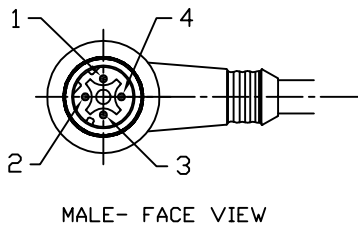

6

5

4

3

2

1

PART NUMBER	ENGINEERING NO.	LENGTH ± TOLERANCE
1201080074	EWWA06203M010	3' 3" +2.19"/-0" [ 1M +55.6/-0 mm ]
1201080076	EWWA06203M050	16' 4" +6.5"/-0" [ 5M +165.0/-0 mm ]

P1		P2	
1	ORANGE	1	
2	BLUE	2	
3	DRG/WHITE	3	
4	BLUE/WHITE	4	

WIRING DIAGRAM

NOTES:

- 1) MATERIAL: SEE TABLE
- 2) FINISHES: SEE TABLE
- 3) CABLE: #24/4 UNSHIELDED PVC
- 4) ELECTRICAL DATA:  
ACCORDING TO CAT5e ETHERNET STANDARD  
MAX. VOLTAGE: 30V  
MAX. CURRENT 1.5A
- 5) ENVIRONMENTAL:  
PROTECTION IP67  
TEMPERATURE RANGE: -20°C TO 75°C
- 6) WRAP LABEL IS MARKED WITH P/N, DATE CODE,  
VOLTAGE & AMPERAGE.
- 7) ASSEMBLY IS RoHS COMPLIANT.

SD RELEASE EC NO: MEL2010-0005 DRWN: VOU CHKD: BWOODMAN APPR: JFMURPHY 2009/07/20	QUALITY SYMBOLS	GENERAL TOLERANCES (UNLESS SPECIFIED)		DIMENSION STYLE	SCALE	DESIGN UNITS	THIRD ANGLE PROJECTION	
	▽=0 ∇=0	mm	INCH	IN/MM	3:4	INCH		
		4 PLACES ±----	±----	DRAWN BY	DATE	TITLE		
		3 PLACES ±----	±0.05	VOU	2009/07/07	M12 ULTRALOCK CABLE ASSY 4P M/MP ST/90 D-CODE #24/4 UNSHIELDED PVC		
	2 PLACES ±----	±0.10	CHECKED BY	DATE	MOLEX INCORPORATED			
	1 PLACE ±----	±0.20	APPROVED BY	DATE	DOCUMENT NO.		SHEET NO.	
	ANGULAR ± 1/2°		MATERIAL NO.		SD-120108-007		1 OF 1	
DRAFT WHERE APPLICABLE MUST REMAIN WITHIN DIMENSIONS		SEE CHART		THIS DRAWING CONTAINS INFORMATION THAT IS PROPRIETARY TO MOLEX INCORPORATED AND SHOULD NOT BE USED WITHOUT WRITTEN PERMISSION				