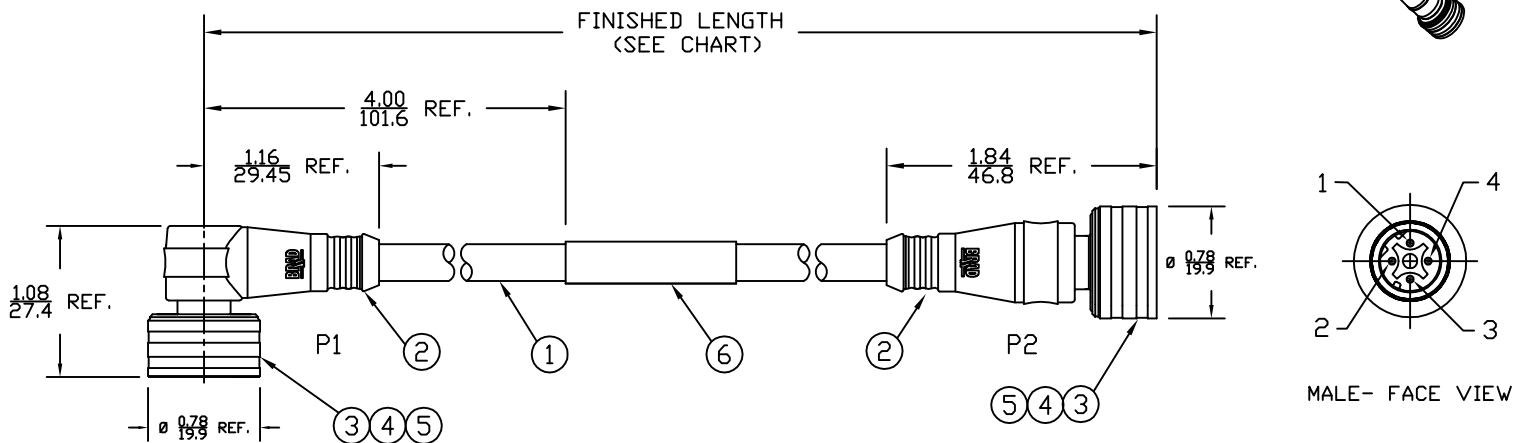

6

5

4

3

2

1

PART NUMBER	ENGINEERING NO.	LENGTH ± TOLERANCE
1201080074	EWWA06203M010	3' 3" +2.19"/-0" [ 1M +55.6/-0 mm ]
1201080076	EWWA06203M050	16' 4" +6.5"/-0" [ 5M +165.0/-0 mm ]

P1		P2	
1	ORANGE	1	
2	BLUE	2	
3	DRG/WHITE	3	
4	BLUE/WHITE	4	

WIRING DIAGRAM

NOTES:

- 1) MATERIAL: SEE TABLE
- 2) FINISHES: SEE TABLE
- 3) CABLE: #24/4 UNSHIELDED PVC
- 4) ELECTRICAL DATA:  
ACCORDING TO CAT5e ETHERNET STANDARD  
MAX. VOLTAGE: 30V  
MAX. CURRENT 1.5A
- 5) ENVIRONMENTAL:  
PROTECTION IP67  
TEMPERATURE RANGE: -20°C TO 75°C
- 6) WRAP LABEL IS MARKED WITH P/N, DATE CODE,  
VOLTAGE & AMPERAGE.
- 7) ASSEMBLY IS RoHS COMPLIANT.

SD RELEASE EC NO: MEL2010-0005 DRWN: VOU CHKD: BWOODMAN APPR: JFMURPHY 2009/07/20	QUALITY SYMBOLS	GENERAL TOLERANCES (UNLESS SPECIFIED)		DIMENSION STYLE	SCALE	DESIGN UNITS	THIRD ANGLE PROJECTION	
	▽=0 ∇=0	mm	INCH	IN/MM	3:4	INCH		
		4 PLACES ±----	±----	DRAWN BY	DATE	TITLE		
		3 PLACES ±----	±0.05	VOU	2009/07/07	M12 ULTRALOCK CABLE ASSY 4P M/MP ST/90 D-CODE #24/4 UNSHIELDED PVC		
	2 PLACES ±----	±0.10	CHECKED BY	DATE	MOLEX INCORPORATED			
	1 PLACE ±----	±0.20	APPROVED BY	DATE	DOCUMENT NO.		SHEET NO.	
	ANGULAR ± 1/2°		MATERIAL NO.		SD-120108-007		1 OF 1	
DRAFT WHERE APPLICABLE MUST REMAIN WITHIN DIMENSIONS		SEE CHART		THIS DRAWING CONTAINS INFORMATION THAT IS PROPRIETARY TO MOLEX INCORPORATED AND SHOULD NOT BE USED WITHOUT WRITTEN PERMISSION				