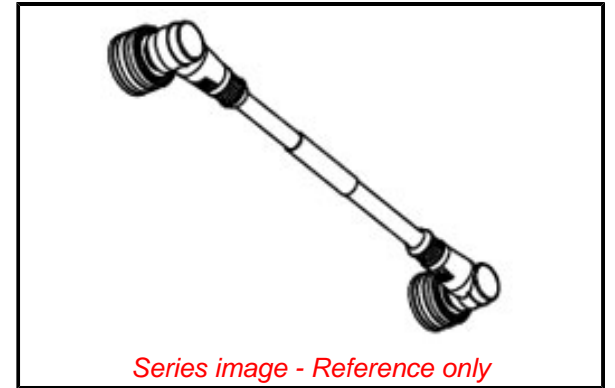

PLEASE CHECK WWW.MOLEX.COM FOR LATEST PART INFORMATION

Part Number: [1201080082](#)
Status: **Active**
Overview: Brad Industrial Ethernet Solutions
Description: Micro-Change (M12) to Ultra-Lock (M12) Double-Ended Cordset, 4 Poles, Male (90°) to Male (90°), 24 AWG, Unshielded PVC Cable, 1.0m (3.28') Length

Documents:

[Drawing (PDF)](#) [RoHS Certificate of Compliance (PDF)](#)

General

Product Family	Industrial Cordsets
Series	120108
Connector End A	Micro-Change (M12)
Connector End B	Ultra-Lock (M12)
IP Rating	IP67
Material - Contact	Copper Alloy
Overview	Brad Industrial Ethernet Solutions
Product Name	Micro-Change (M12), Ultra-Lock (M12)
Region	America, Asia, Europe
Type	Double Ended
UPC	78172555151

Physical

Cable Diameter	6.10mm (.240")
Cable Length	1.0m (3.28')
Color - Cable Jacket	Teal
Coupling Style	Push to Lock
Gender	Male-Male
Keyway	D-coded
LED Indicator	No
Material - Cable Jacket	PVC
Material - Connector Body	PUR
Material - Coupling Nut	Nickel-plated Brass
Material - O-Ring	Fluoro-elastomer
Material - Plating Mating	Gold
Orientation	90° to 90°
Poles	4
Temperature Range - Operating	-20° to +75°C
Wire Size AWG	24
Wire/Cable Type	Unshielded-Stranded

Electrical

Current - Maximum per Contact	1.5A
Voltage - Maximum	30V

Material Info

Engineering Number	EWWA06303M010

Reference - Drawing Numbers

Sales Drawing	SD-120108-008-001

Series image - Reference only

EU ELV

Not Relevant

EU RoHS

Not Reviewed

REACH SVHC

Not Reviewed

Halogen-Free

Status

Not Reviewed

For more information, please visit [Contact US](#)

China ROHS

Not Reviewed

ELV

Not Relevant

RoHS Phthalates

Not Reviewed

China RoHS

Search Parts in this Series

[120108 Series](#)