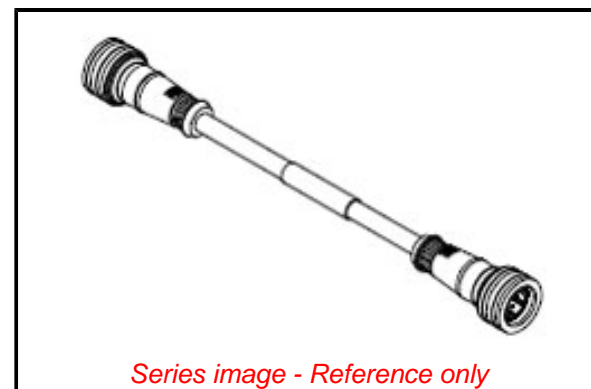

PLEASE CHECK WWW.MOLEX.COM FOR LATEST PART INFORMATION

Part Number: [1201080090](#)
Status: **Active**
Overview: Brad Industrial Ethernet Solutions
Description: Micro-Change (M12) to Ultra-Lock (M12) Double-Ended Cordset, 4 Poles, Male (Straight) to Male (Straight), 22 AWG, Shielded PUR Cable, 1.0m (3.28') Length

Documents:

[Drawing \(PDF\)](#) [RoHS Certificate of Compliance \(PDF\)](#)

General

Product Family	Industrial Cordsets
Series	120108
Connector End A	Micro-Change (M12)
Connector End B	Ultra-Lock (M12)
IP Rating	IP67
Material - Contact	Copper Alloy
Overview	Brad Industrial Ethernet Solutions
Product Name	Micro-Change (M12), Ultra-Lock (M12)
Region	America, Asia, Europe
Type	Double Ended
UPC	78172555158

Physical

Cable Diameter	6.10mm (.240")
Cable Length	1.0m (3.28')
Color - Cable Jacket	Teal
Coupling Style	Push to Lock
Gender	Male-Male
Keyway	D-coded
LED Indicator	No
Material - Cable Jacket	PUR
Material - Connector Body	PUR
Material - Coupling Nut	Nickel-plated Brass
Material - O-Ring	Fluoro-elastomer
Material - Plating Mating	Gold
Orientation	Straight to Straight
Poles	4
Temperature Range - Operating	-20° to +75°C
Wire Size AWG	22
Wire/Cable Type	Shielded-Stranded

Electrical

Current - Maximum per Contact	1.5A
Voltage - Maximum	30V

Material Info

Engineering Number	EWWA06010M010
--------------------	---------------

Reference - Drawing Numbers

Sales Drawing	SD-120108-009-001
---------------	-------------------