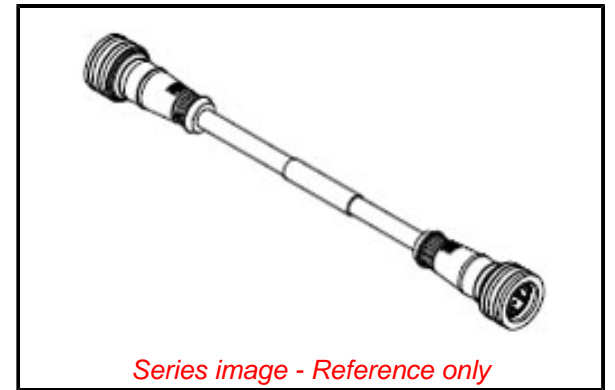

PLEASE CHECK WWW.MOLEX.COM FOR LATEST PART INFORMATION

Part Number: [1201080092](#)
Status: **Active**
Overview: Brad Industrial Ethernet Solutions
Description: Micro-Change (M12) to Ultra-Lock (M12) Double-Ended Cordset, 4 Poles, Male (Straight) to Male (Straight), 22 AWG, Shielded PUR Cable, 5.0m (16.40') Length

Documents:

[Drawing (PDF)](#) [RoHS Certificate of Compliance (PDF)](#)

General

Product Family	Industrial Cordsets
Series	120108
Connector End A	Micro-Change (M12)
Connector End B	Ultra-Lock (M12)
IP Rating	IP67
Material - Contact	Copper Alloy
Overview	Brad Industrial Ethernet Solutions
Product Name	Micro-Change (M12), Ultra-Lock (M12)
Region	America, Asia, Europe
Type	Double Ended
UPC	78172555160

Physical

Cable Diameter	6.10mm (.240")
Cable Length	5.0m (16.40')
Color - Cable Jacket	Teal
Coupling Style	Push to Lock
Gender	Male-Male
Keyway	D-coded
LED Indicator	No
Material - Cable Jacket	PUR
Material - Connector Body	PUR
Material - Coupling Nut	Nickel-plated Brass
Material - O-Ring	Fluoro-elastomer
Material - Plating Mating	Gold
Orientation	Straight to Straight
Poles	4
Temperature Range - Operating	-20° to +75°C
Wire Size AWG	22
Wire/Cable Type	Shielded-Stranded

Electrical

Current - Maximum per Contact	1.5A
Voltage - Maximum	30V

Material Info

Engineering Number	EWWA06010M050

Reference - Drawing Numbers

Sales Drawing	SD-120108-009-001

Series image - Reference only

EU ELV

Not Relevant

EU RoHS

Not Reviewed

REACH SVHC

Not Reviewed

Halogen-Free

Status

Low-Halogen

For more information, please visit [Contact US](#)

China ROHS

ELV

RoHS Phthalates

China RoHS

50 Image

Not Relevant

Not Contained

Search Parts in this Series

[120108 Series](#)