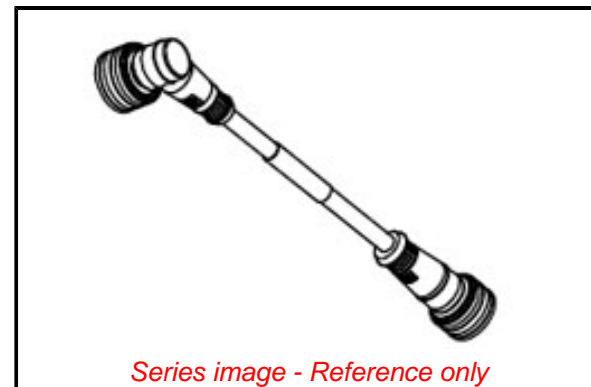

PLEASE CHECK WWW.MOLEX.COM FOR LATEST PART INFORMATION

Part Number: [1201080098](#)
Status: **Active**
Overview: Brad Industrial Ethernet Solutions
Description: Micro-Change (M12) to Ultra-Lock (M12) Double-Ended Cordset, 4 Poles, Male (Straight) to Male (90°), 22 AWG, PVC Shielded Cable, 1.0m (3.28') Length

Documents:

[Drawing (PDF)](#) [RoHS Certificate of Compliance (PDF)](#)

General

Product Family	Industrial Cordsets
Series	120108
Connector End A	Micro-Change (M12)
Connector End B	Ultra-Lock (M12)
IP Rating	IP67
Material - Contact	Copper Alloy
Overview	Brad Industrial Ethernet Solutions
Product Name	Micro-Change (M12), Ultra-Lock (M12)
Region	America, Asia, Europe
Type	Double Ended
UPC	78172555166

Physical

Cable Diameter	6.10mm (.240")
Cable Length	1.0m (3.28')
Color - Cable Jacket	Teal
Coupling Style	Push to Lock
Gender	Male-Male
Keyway	D-coded
LED Indicator	No
Material - Cable Jacket	PVC
Material - Connector Body	PUR
Material - Coupling Nut	Nickel-plated Brass
Material - O-Ring	Fluoro-elastomer
Material - Plating Mating	Gold
Orientation	90° to Straight
Poles	4
Temperature Range - Operating	-20° to +75°C
Wire Size AWG	22
Wire/Cable Type	Shielded-Stranded

Electrical

Current - Maximum per Contact	1.5A
Voltage - Maximum	30V

Material Info

Engineering Number	EWWA06210M010

Reference - Drawing Numbers

Sales Drawing	SD-120108-011-001

EU ELV

Not Relevant

EU RoHS

Not Reviewed

REACH SVHC

Not Reviewed

Halogen-Free

Status

Low-Halogen

For more information, please visit [Contact US](#)

China ROHS

ELV

RoHS Phthalates

China RoHS

50 Image

Not Relevant

Not Contained

Search Parts in this Series

[120108 Series](#)