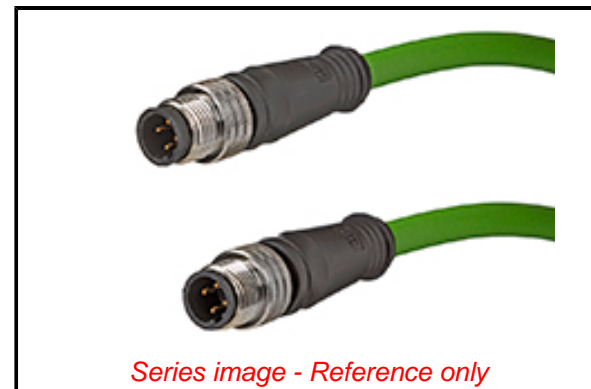

PLEASE CHECK WWW.MOLEX.COM FOR LATEST PART INFORMATION

Part Number: [1201080199](#)
Status: **Active**
Overview: Brad Industrial Ethernet Solutions
Description: Micro-Change (M12) Double-Ended Cordset, 4 Poles, Male (Straight) to Male (Straight), 22 AWG, Shielded PUR Cable, 2.0m (6.56') Length

Documents:

[Drawing (PDF)](#) [RoHS Certificate of Compliance (PDF)](#)

General

Product Family	Industrial Cordsets
Series	120108
Connector End A	Micro-Change (M12)
Connector End B	Micro-Change (M12)
IP Rating	IP67
Material - Contact	Copper Alloy
Overview	Brad Industrial Ethernet Solutions
Performance Category	5e
Product Name	Micro-Change (M12)
Region	America, Asia, Europe
Type	Double Ended
UPC	78172535363

Physical

Cable Diameter	6.70mm (.264")
Cable Length	2.0m (6.56')
Color - Cable Jacket	Green
Coupling Style	Threaded
Gender	Male-Male
Keyway	D-coded
LED Indicator	No
Material - Cable Jacket	PUR
Material - Connector Body	PUR
Material - Coupling Nut	Nickel-plated Brass
Material - Plating Mating	Gold
Net Weight	1406.515/g
Orientation	Straight to Straight
Poles	4
Temperature Range - Operating	-20° to +60°C
Wire Size AWG	22
Wire/Cable Type	Shielded PUR

Electrical

Current - Maximum per Contact	1.5A
Voltage - Maximum	30V

Material Info

Engineering Number	E11A06011M020

Reference - Drawing Numbers

Sales Drawing	SD-120108-041-001

EU ELV

Not Relevant

EU RoHS

Not Reviewed

REACH SVHC

Not Contained Per
-ED/01/2018 (15
January 2018)

Halogen-Free

Status

Low-Halogen

For more information, please visit [Contact US](#)

China ROHS

50 Image

ELV

Not Relevant

RoHS Phthalates

Not Contained

Search Parts in this Series

[120108 Series](#)