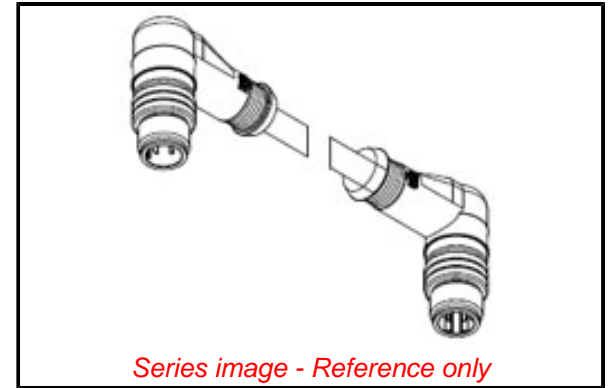

PLEASE CHECK WWW.MOLEX.COM FOR LATEST PART INFORMATION

Part Number: [1201080200](#)
Status: **Active**
Overview: Brad Industrial Ethernet Solutions
Description: Micro-Change (M12) Double-Ended Cordset, 4 Poles, Male (90°) to Male (90°), 22 AWG, Shielded PUR Cable, 2.0m (6.56') Length

Documents:

[Drawing (PDF)](#) [RoHS Certificate of Compliance (PDF)](#)

General

Product Family	Industrial Cordsets
Series	120108
Connector End A	Micro-Change (M12)
Connector End B	Micro-Change (M12)
IP Rating	IP67
Material - Contact	Copper Alloy
Overview	Brad Industrial Ethernet Solutions
Performance Category	5e
Product Name	Micro-Change (M12)
Region	America, Asia, Europe
Type	Double Ended
UPC	78172535364

Physical

Cable Diameter	6.70mm (.264")
Cable Length	2.0m (6.56')
Color - Cable Jacket	Green
Coupling Style	Threaded
Gender	Male-Male
Keyway	D-coded
LED Indicator	No
Material - Cable Jacket	PUR
Material - Connector Body	PUR
Material - Coupling Nut	Nickel-plated Brass
Material - Plating Mating	Gold
Net Weight	1405.083/g
Orientation	90° to 90°
Poles	4
Temperature Range - Operating	-20° to +60°C
Wire Size AWG	22
Wire/Cable Type	Shielded PUR

Electrical

Current - Maximum per Contact	1.5A
Voltage - Maximum	30V

Material Info

Engineering Number	E11A06311M020

Reference - Drawing Numbers

Sales Drawing	SD-120108-042-001

EU ELV

Not Relevant

EU RoHS

Compliant with Exemption 6(c)

REACH SVHC

Contained Per -
D(2020)4578-DC (25
June 2020)

Lead

Halogen-Free

Status

Low-Halogen

For more information, please visit [Contact US](#)

China ROHS

ELV

RoHS Phthalates

China RoHS

50 Image

Not Relevant

Not Contained

Search Parts in this Series

[120108 Series](#)