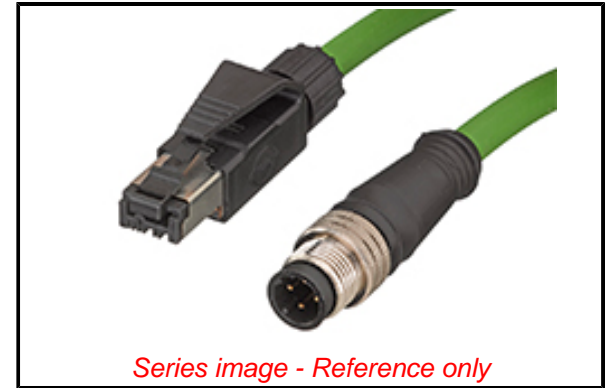

PLEASE CHECK WWW.MOLEX.COM FOR LATEST PART INFORMATION

Part Number: [1201080203](#)
Status: **Active**
Overview: Brad Industrial Ethernet Solutions
Description: Micro-Change (M12) to RJ-45 Double-Ended Cordset, 4 Poles, Male (Straight) to Male RJ-45, 22 AWG, Shielded PUR Cable, 2.0m (6.56') Length

Documents:

[Drawing (PDF)](#) [RoHS Certificate of Compliance (PDF)](#)

General

Product Family	Industrial Cordsets
Series	120108
Connector End A	Micro-Change (M12)
Connector End B	RJ-45 (standard)
IP Rating	IP67
Material - Contact	Copper Alloy
Overview	Brad Industrial Ethernet Solutions
Performance Category	5e
Product Name	Micro-Change (M12)
Region	America, Asia, Europe
Type	Double Ended
UPC	78172535392

Physical

Cable Diameter	6.70mm (.264")
Cable Length	2.0m (6.56')
Color - Cable Jacket	Green
Coupling Style	Threaded
Gender	Male-Male
Keyway	N/A
LED Indicator	No
Material - Cable Jacket	PUR
Material - Connector Body	PUR
Material - Coupling Nut	Nickel-plated Brass
Material - Plating Mating	Gold
Net Weight	165.177/g
Orientation	Straight to Straight
Poles	4
Temperature Range - Operating	-20° to +60°C
Wire Size AWG	22
Wire/Cable Type	Shielded PUR

Electrical

Current - Maximum per Contact	1.5A
Voltage - Maximum	30V

Material Info

Engineering Number	E16A06011M020

Reference - Drawing Numbers

Sales Drawing	1201080256-000

EU ELV

Not Reviewed

EU RoHS

Not Reviewed

REACH SVHC

Not Reviewed

Halogen-Free

Status

Not Relevant

For more information, please visit [Contact US](#)

China ROHS

Not Relevant

ELV

Not Reviewed

RoHS Phthalates

Not Reviewed

Search Parts in this Series

[120108 Series](#)