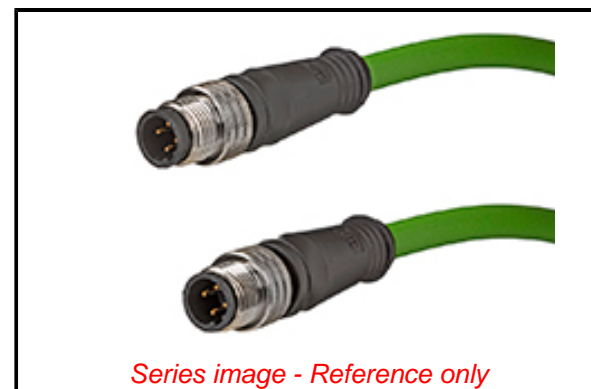

PLEASE CHECK WWW.MOLEX.COM FOR LATEST PART INFORMATION

Part Number: [1201080236](#)
Status: **Active**
Overview: Brad Industrial Ethernet Solutions
Description: Micro-Change (M12) Double-Ended Cordset, 4 Poles, Male (Straight) to Male (Straight), 22 AWG, Shielded PUR Cable, 1.0m (3.28') Length

Documents:

[Drawing (PDF)](#) [RoHS Certificate of Compliance (PDF)](#)

General

Product Family	Industrial Cordsets
Series	120108
Connector End A	Micro-Change (M12)
Connector End B	Micro-Change (M12)
IP Rating	IP67
Material - Contact	Copper Alloy
Overview	Brad Industrial Ethernet Solutions
Performance Category	5e
Product Name	Micro-Change (M12)
Region	America, Asia, Europe
Type	Double Ended
UPC	78172536910

Physical

Cable Diameter	6.70mm (.264")
Cable Length	1.0m (3.28')
Color - Cable Jacket	Green
Coupling Style	Threaded
Gender	Male-Male
Keyway	D-coded
LED Indicator	No
Material - Cable Jacket	PUR
Material - Connector Body	PUR
Material - Coupling Nut	Nickel-plated Brass
Material - Plating Mating	Gold
Net Weight	106.029/g
Orientation	Straight to Straight
Poles	4
Temperature Range - Operating	-20°C to +60°C
Wire Size AWG	22
Wire/Cable Type	Shielded PUR

Electrical

Current - Maximum per Contact	1.5A
Voltage - Maximum	30V

Material Info

Engineering Number	E11A06011M010

Reference - Drawing Numbers

Sales Drawing	SD-120108-041-001

EU ELV

Not Relevant

EU RoHS

Not Reviewed

REACH SVHC

Not Contained Per
-ED/01/2018 (15
January 2018)

Halogen-Free

Status

Low-Halogen

For more information, please visit [Contact US](#)

China ROHS

ELV

RoHS Phthalates

China RoHS

50 Image

Not Relevant

Not Contained

Search Parts in this Series

[120108 Series](#)