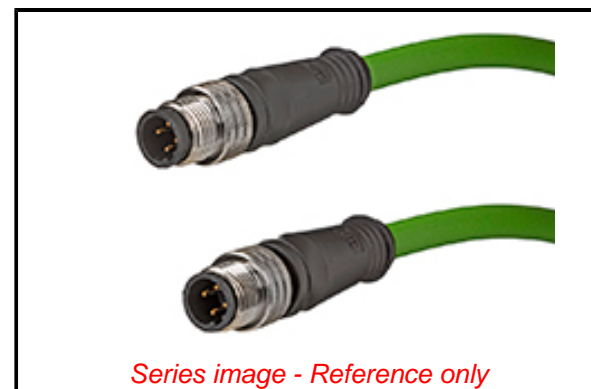

PLEASE CHECK WWW.MOLEX.COM FOR LATEST PART INFORMATION

Part Number: [1201080238](#)
Status: **Active**
Overview: Brad Industrial Ethernet Solutions
Description: Micro-Change (M12) Double-Ended Cordset, 4 Poles, Male (Straight) to Male (Straight), 22 AWG, Shielded PUR Cable, 5.0m (16.40') Length

Documents:

[Drawing (PDF)](#) [RoHS Certificate of Compliance (PDF)](#)

General

Product Family	Industrial Cordsets
Series	120108
Connector End A	Micro-Change (M12)
Connector End B	Micro-Change (M12)
IP Rating	IP67
Material - Contact	Copper Alloy
Overview	Brad Industrial Ethernet Solutions
Performance Category	5e
Product Name	Micro-Change (M12)
Region	America, Asia, Europe
Type	Double Ended
UPC	78172536912

Physical

Cable Diameter	6.70mm (.264")
Cable Length	5.0m (16.40')
Color - Cable Jacket	Green
Coupling Style	Threaded
Gender	Male-Male
Keyway	D-coded
LED Indicator	No
Material - Cable Jacket	PUR
Material - Connector Body	PUR
Material - Coupling Nut	Nickel-plated Brass
Material - Plating Mating	Gold
Net Weight	3419.400/g
Orientation	Straight to Straight
Poles	4
Temperature Range - Operating	-20° to +60°C
Wire Size AWG	22
Wire/Cable Type	Shielded PUR

Electrical

Current - Maximum per Contact	1.5A
Voltage - Maximum	30V

Material Info

Engineering Number	E11A06011M050

Reference - Drawing Numbers

Sales Drawing	SD-120108-041-001

EU ELV

Not Relevant

EU RoHS

Not Reviewed

REACH SVHC

Not Contained Per
-ED/01/2018 (15
January 2018)

Halogen-Free

Status

Low-Halogen

For more information, please visit [Contact US](#)

China ROHS

50 Image

ELV

Not Relevant

RoHS Phthalates

Not Contained

Search Parts in this Series

[120108 Series](#)