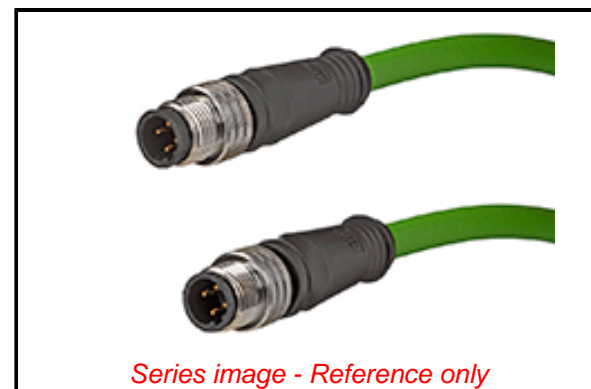

PLEASE CHECK WWW.MOLEX.COM FOR LATEST PART INFORMATION

Part Number: [1201080243](#)
Status: **Active**
Overview: Brad Industrial Ethernet Solutions
Description: Micro-Change (M12) Double-Ended Cordset, 4 Poles, Male (Straight) to Male (Straight), 22 AWG, Shielded PUR Cable, 10.0m (32.81') Length

Documents:

[Drawing (PDF)](#) [RoHS Certificate of Compliance (PDF)](#)

General

Product Family	Industrial Cordsets
Series	120108
Connector End A	Micro-Change (M12)
Connector End B	Micro-Change (M12)
IP Rating	IP67
Material - Contact	Copper Alloy
Overview	Brad Industrial Ethernet Solutions
Performance Category	5e
Product Name	Micro-Change (M12)
Region	America, Asia, Europe
Type	Double Ended
UPC	78172536917

Physical

Cable Diameter	6.70mm (.264")
Cable Length	10.0m (32.81')
Color - Cable Jacket	Green
Coupling Style	Threaded
Gender	Male-Male
Keyway	D-coded
LED Indicator	No
Material - Cable Jacket	PUR
Material - Connector Body	PUR
Material - Coupling Nut	Nickel-plated Brass
Material - Plating Mating	Gold
Net Weight	687.510/g
Orientation	Straight to Straight
Poles	4
Temperature Range - Operating	-20° to +60°C
Wire Size AWG	22
Wire/Cable Type	Shielded PUR

Electrical

Current - Maximum per Contact	1.5A
Voltage - Maximum	30V

Material Info

Engineering Number	E11A06011M100

Reference - Drawing Numbers

Sales Drawing	SD-120108-041-001

EU ELV

Not Relevant

EU RoHS

Compliant with Exemption 6(c) REACH SVHC

Not Contained Per - D(2020)4578-DC (25 June 2020)

Halogen-Free

Status

Low-Halogen

For more information, please visit [Contact US](#)

China ROHS

50 Image

ELV

Not Relevant

RoHS Phthalates

Not Contained

Search Parts in this Series

[120108 Series](#)