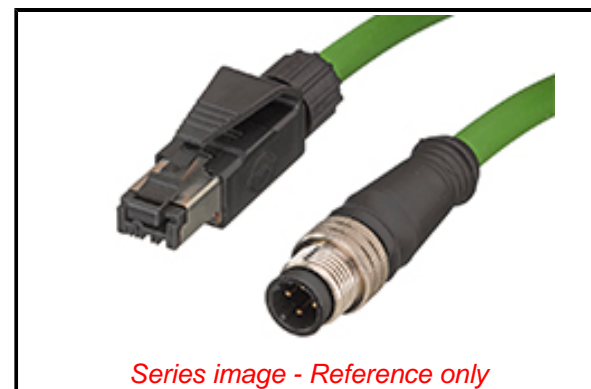

PLEASE CHECK WWW.MOLEX.COM FOR LATEST PART INFORMATION

Part Number: [1201080259](#)
Status: **Active**
Overview: Brad Industrial Ethernet Solutions
Description: Micro-Change (M12) to RJ-45 Double-Ended Cordset, 4 Poles, Male (Straight) to Male RJ-45, 22 AWG, Shielded PUR Cable, 15.0m (49.21') Length

Documents:

[Drawing (PDF)](#) [RoHS Certificate of Compliance (PDF)](#)

General

Product Family	Industrial Cordsets
Series	120108
Connector End A	Micro-Change (M12)
Connector End B	RJ-45 (standard)
IP Rating	IP67
Material - Contact	Copper Alloy
Overview	Brad Industrial Ethernet Solutions
Performance Category	5e
Product Name	Micro-Change (M12)
Protocol	N/A
Region	America, Asia, Europe
Type	Double Ended
UPC	78172536942

Physical

Cable Diameter	6.70mm (.264")
Cable Length	15.0m (49.21')
Color - Cable Jacket	Green
Coupling Style	Threaded
Gender	Male-Male
Keyway	N/A
LED Indicator	No
Material - Cable Jacket	PUR
Material - Connector Body	PUR
Material - Coupling Nut	Nickel-plated Brass
Material - Plating Mating	Gold
Net Weight	1002.556/g
Orientation	Straight to Straight
Poles	4
Temperature Range - Operating	-20° to +60°C
Wire Size AWG	22
Wire/Cable Type	Shielded PUR

Electrical

Current - Maximum per Contact	1.5A
Voltage - Maximum	30V

Material Info

Engineering Number	E16A06011M150

Reference - Drawing Numbers

Sales Drawing	1201080256-000

EU ELV

Not Relevant

EU RoHS

Not Reviewed

REACH SVHC

Not Reviewed

Halogen-Free

Status

Not Reviewed

For more information, please visit [Contact US](#)

China ROHS

Not Reviewed

ELV

Not Relevant

RoHS Phthalates

Not Reviewed

China RoHS

Search Parts in this Series

[120108 Series](#)