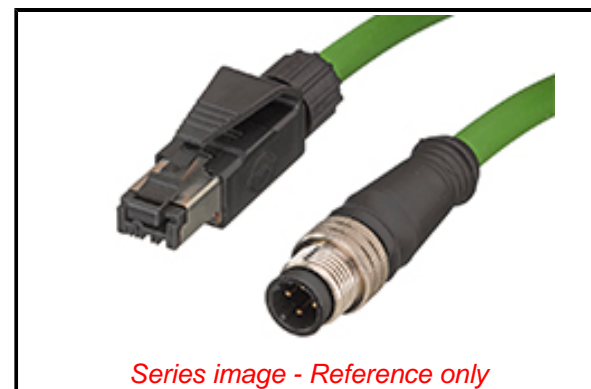

PLEASE CHECK WWW.MOLEX.COM FOR LATEST PART INFORMATION

Part Number: [1201080260](#)
Status: **Active**
Overview: Brad Industrial Ethernet Solutions
Description: Micro-Change (M12) to RJ-45 Double-Ended Cordset, 4 Poles, Male (Straight) to Male RJ-45, 22 AWG, Shielded PUR Cable, 20.0m (65.62') Length

Documents:

[Drawing (PDF)](#) [RoHS Certificate of Compliance (PDF)](#)

General

Product Family	Industrial Cordsets
Series	120108
Connector End A	Micro-Change (M12)
Connector End B	RJ-45 (standard)
IP Rating	IP67
Material - Contact	Copper Alloy
Overview	Brad Industrial Ethernet Solutions
Performance Category	5e
Product Name	Micro-Change (M12)
Protocol	N/A
Region	America, Asia, Europe
Type	Double Ended
UPC	78172536943

Physical

Cable Diameter	6.70mm (.264")
Cable Length	20.0m (65.62')
Color - Cable Jacket	Green
Coupling Style	Threaded
Gender	Male-Male
Keyway	N/A
LED Indicator	No
Material - Cable Jacket	PUR
Material - Connector Body	PUR
Material - Coupling Nut	Nickel-plated Brass
Material - Plating Mating	Gold
Orientation	Straight to Straight
Poles	4
Temperature Range - Operating	-20° to +60°C
Wire Size AWG	22
Wire/Cable Type	Shielded PUR

Electrical

Current - Maximum per Contact	1.5A
Voltage - Maximum	30V

Material Info

Engineering Number	E16A06011M200

Reference - Drawing Numbers

Sales Drawing	1201080256-000

EU ELV

Not Relevant

EU RoHS

Not Reviewed

REACH SVHC

Not Contained Per
-ED/01/2018 (15
January 2018)

Halogen-Free

Status

Low-Halogen

For more information, please visit [Contact US](#)

China ROHS

ELV

RoHS Phthalates

China RoHS

50 Image

Not Relevant

Not Contained

Search Parts in this Series

[120108 Series](#)