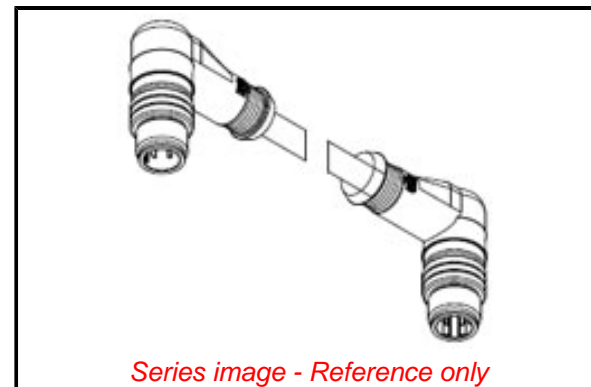

Physical

Cable Diameter 6.70mm (.264")
 Cable Length 1.0m (3.28')
 Color - Cable Jacket Green
 Coupling Style Threaded
 Gender Male-Male
 Keyway D-coded
 LED Indicator No
 Material - Cable Jacket PUR
 Material - Connector Body PUR
 Material - Coupling Nut Nickel-plated Brass
 Material - Plating Mating Gold
 Orientation 90° to 90°
 Poles 4
 Temperature Range - Operating -20° to +60°C
 Wire Size AWG 22
 Wire/Cable Type N/A

Electrical

Current - Maximum per Contact 1.5A
 Voltage - Maximum 30V

Material Info

Engineering Number E11A06311M010

Reference - Drawing Numbers

Sales Drawing SD-120108-042-001

Series image - Reference only

EU ELV