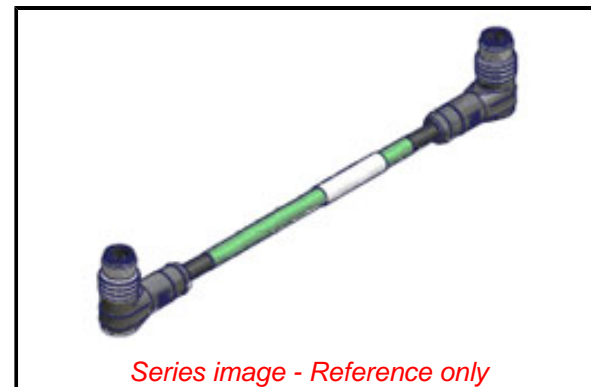

PLEASE CHECK WWW.MOLEX.COM FOR LATEST PART INFORMATION

Part Number: [1201080510](#)
Status: **Active**
Overview: Brad Industrial Ethernet Solutions
Description: Micro-Change (M12) Double-Ended Cordset, 4 Poles, Male (90°) to Male (90°), Green TPU WSOR Cable, 22 AWG, 5.0m (16.40') Length

Documents:

[Drawing (PDF)](#) [RoHS Certificate of Compliance (PDF)](#)

General

Product Family	Industrial Cordsets
Series	120108
Connector End A	Micro-Change (M12)
Connector End B	Micro-Change (M12)
IP Rating	IP67
Material - Contact	Copper Alloy
Overview	Brad Industrial Ethernet Solutions
Product Name	Micro-Change (M12)
Protocol	EtherNet
Type	Double Ended
UPC	78172545793

Physical

Cable Diameter	6.80mm (.268")
Cable Length	5.0m (16.40')
Color - Cable Jacket	Green
Coupling Style	Threaded
Gender	Male-Male
Keyway	D-coded
LED Indicator	No
Material - Cable Jacket	TPU
Material - Connector Body	TPU
Material - Coupling Nut	Brass
Material - Plating Mating	Gold
Net Weight	555.000/g
Orientation	90° to 90°
Poles	4
Temperature Range - Operating	-20° to +60°C
Wire Size AWG	22
Wire/Cable Type	Shielded TPE/AWM 21215

Electrical

Current - Maximum per Contact	1.5A
Voltage - Maximum	30V

Material Info

Engineering Number	E11A06312M050

Reference - Drawing Numbers

Sales Drawing	SD-120108-073-001

EU ELV

Not Reviewed

EU RoHS

Compliant with Exemption 6(c)

REACH SVHC

Contained Per - D(2021)4569-DC (8 July 2021)

Lead

Halogen-Free

Status

Not Relevant

For more information, please visit [Contact US](#)

China ROHS

Not Relevant

ELV

Not Reviewed

RoHS Phthalates

Not Contained

Search Parts in this Series

[120108 Series](#)