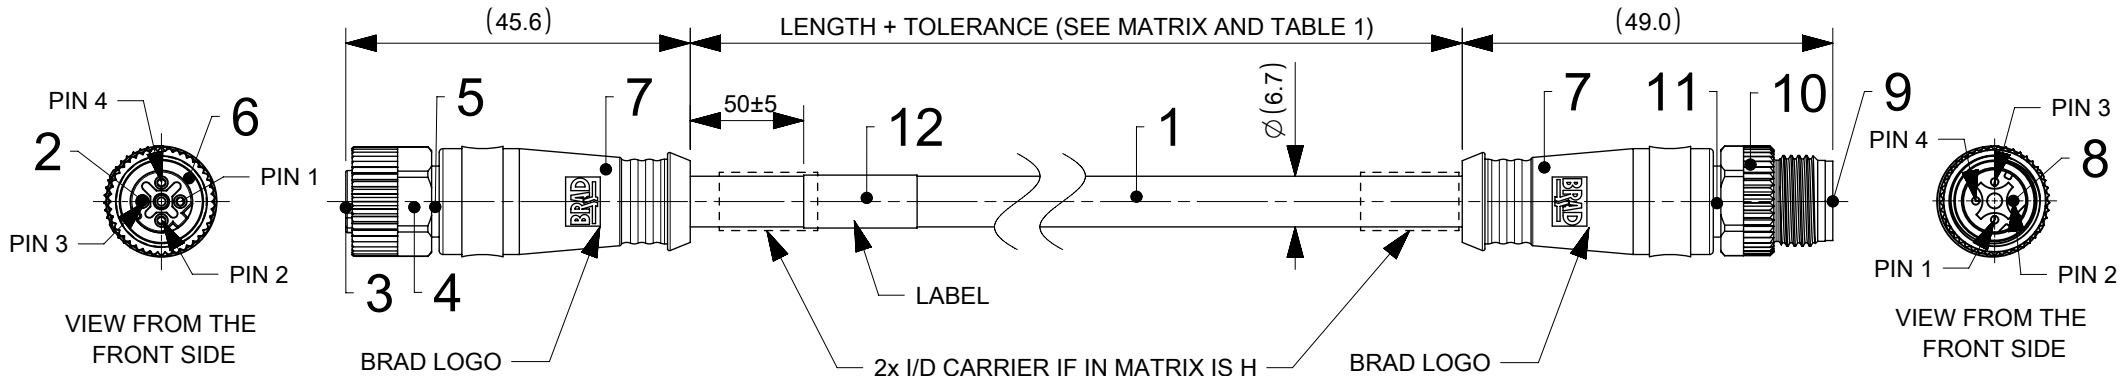

NOTES:

ELECTRICAL DATA:

VOLTAGE RATING: 250 V
 AMPERAGE RATING: 4 A
 INSULATION RESISTANCE: 10⁸ Ω MIN.
 MATING CYCLES: MIN. 100

ENVIRONMENTAL:

PROTECTION: IP 67
 OPERATING TEMPERATURE: -25°C TO +85°C

WIRING DIAGRAM

BILL OF MATERIAL

ITEM	QTY	DESCRIPTION	MATERIAL	FINISH
12	1	LABEL WH	-	-
11	1	SLEEVE MA	BRASS	Ni PLATED
10	1	LOCKING NUT MA	BRASS	Ni PLATED
9	1	INSERT MA 4P DCODE BK	PUR	-
8	4	TERMINAL MA	COPPER ALLOY	Au OVER Ni
7	-	MOLDING MATERIAL BK	TPU	-
6	1	GASKET ORING RD	FPM	-
5	1	SLEEVE FE	BRASS	Ni PLATED
4	1	LOCKING NUT FE	BRASS	Ni PLATED
3	1	INSERT FE 4P DCODE BK	PUR	-
2	4	TERMINAL FE	COPPER ALLOY	Au OVER Ni
1	-	CABLE 2x2x22AWG D6.7 GN	TPU-SPEC	-
ITEM	QTY	DESCRIPTION	MATERIAL	FINISH

THIS DRAWING CONTAINS INFORMATION THAT IS PROPRIETARY TO MOLEX ELECTRONIC TECHNOLOGIES, LLC AND SHOULD NOT BE USED WITHOUT WRITTEN PERMISSION											
SYMBOLS		DIMENSION UNITS		SCALE		CURRENT REV DESC: NEW P/N ADDED					
∇ = 0	mm	1:1		EC NO: 681213 DRWN: RSCHIEBER 2021/10/05 CHK'D: RSILLER 2021/10/14 APPR: RSILLER 2021/10/14 INITIAL REVISION: DRWN: DSTACHOWIAK 2017/01/24 APPR: MIWASIECZKO 2017/01/25							
∇ = 0	GENERAL TOLERANCES (UNLESS SPECIFIED)										
∇ = 0	ANGULAR TOL ± 1.0°										
∇ = 0	4 PLACES	±									
∇ = 0	3 PLACES	±									
∇ = 0	2 PLACES	± 0.05									
∇ = 0	1 PLACE	± 0.3									
∇ = 0	0 PLACES	± 0.5									
∇ = 0	DRAFT WHERE APPLICABLE MUST REMAIN WITHIN DIMENSIONS			THIRD ANGLE PROJECTION		DRAWING		SERIES			
∇ = 0					A4-SIZE		120108		MATERIAL NUMBER		
								1201088381		DOCUMENT NUMBER	
								PSD		DOC TYPE	
								000		DOC PART	
								A2		REVISION	
										SHEET NUMBER	
										1 OF 2	