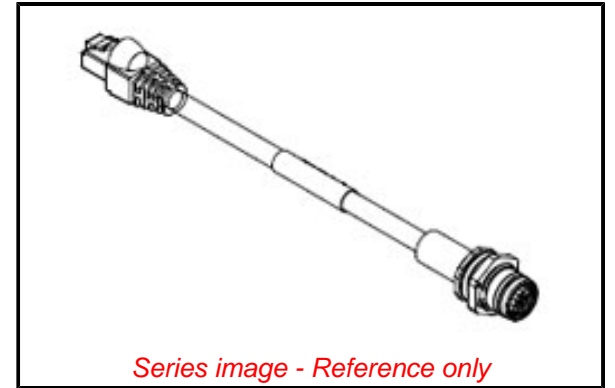

Physical

Coupling Type Internal Thread
 Gender Female-Male
 Keyway D-coded
 Length 0.60m
 Material - Component Nickel-plated Brass
 Mounting Thread Size M16
 Net Weight 59.420/g
 Orientation Straight
 Panel Mount N/A
 Poles 4
 Temperature Range - Operating -20° to +75°C
 Wire Size AWG N/A
 Wire/Cable Type N/A

Electrical

Current - Maximum per Contact 1.5A
 Voltage - Maximum 125V DC

Material Info

Engineering Number ERWPAU7003M006

Reference - Drawing Numbers

Sales Drawing SD-120109-003-001, SD-120109-013-001

Series image - Reference only