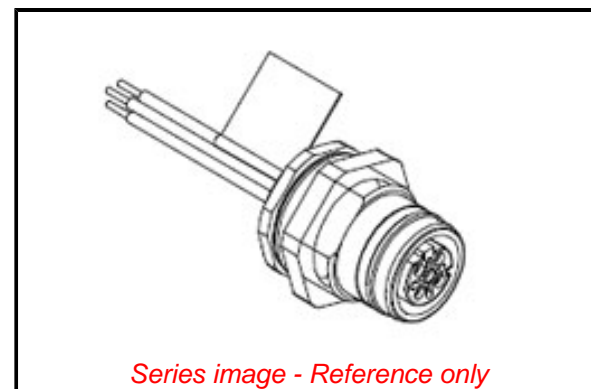

PLEASE CHECK WWW.MOLEX.COM FOR LATEST PART INFORMATION

Part Number: [1201095002](#)
Status: **Active**
Overview: Brad Industrial Ethernet Solutions
Description: Ultra-Lock (M12) Ethernet Receptacle, 4 Poles, FPM M16, Female (Straight), , D-Code, 0.050m (1.97") Length

Documents:

[Drawing (PDF)](#) [RoHS Certificate of Compliance (PDF)](#)

General

Product Family	Industrial Receptacles
Series	120109
IP Rating	IP67
NEMA Rating	NEMA 6
Overview	Brad Industrial Ethernet Solutions
Product Name	Ultra-Lock (M12)
Type	Single Ended (pigtail)
UPC	883906436834

Physical

Coupling Type	Internal Thread
Gender	Female
Keyway	D-coded
Length	0.050m
Material - Component	Nickel-plated Brass
Mounting Thread Size	M16 x 1.5
Net Weight	22.679/g
Orientation	Straight
Panel Mount	N/A
Poles	4
Temperature Range - Operating	N/A
Wire Size AWG	22
Wire/Cable Type	N/A

Electrical

Current - Maximum per Contact	4.0A
Voltage - Maximum	250V

Material Info

Engineering Number	ERWAAU7000C050

Reference - Drawing Numbers

Sales Drawing	SD-120109-002-001

Series image - Reference only

EU ELV

Not Relevant

EU RoHS

Compliant with Exemption 6(c)

REACH SVHC

Contained Per -
D(2020)9139-DC (19
Jan 2021)

Lead

Halogen-Free

Status

Not Low-Halogen

For more information, please visit [Contact US](#)

China ROHS

50 Image

ELV

Not Relevant

RoHS Phthalates

Not Contained

Search Parts in this Series

[120109 Series](#)

Mates With

Ultra Lock M12 Cordsets