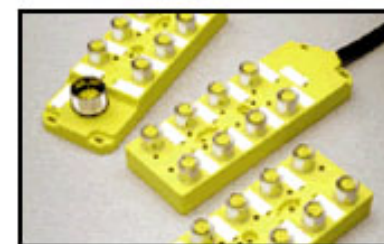

Electrical

Current - Maximum per Contact	12.0A per module, 4.0A per port
Functional Wiring	Parallel
Voltage - Maximum	10-30V DC

Material Info

Engineering Number	BKY805P-FBP-10
--------------------	----------------

Reference - Drawing Numbers

Sales Drawing	SD-120119-023
---------------	---------------

Series image - Reference only

EU ELV

Not Reviewed

EU RoHS

Not Reviewed

REACH SVHC