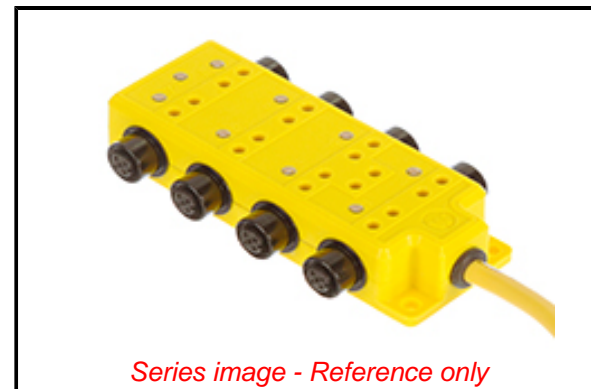

PLEASE CHECK WWW.MOLEX.COM FOR LATEST PART INFORMATION

Part Number: [1201150054](#)
Status: **Active**
Overview: Brad Micro-Change (M12) Connectors
Description: Micro-Change Molded Junction Box with Molded Cable, Side Mount, 8 Ports, PNP, 5.0m Cable Length

Documents:

[Drawing (PDF)](#) [RoHS Certificate of Compliance (PDF)](#)

General

Product Family	Passive Distribution Boxes
Series	120115
IP Rating	IP67
NEMA Rating	NEMA 6
Overview	Brad Micro-Change (M12) Connectors
Product Name	Micro-Change (M12)
UPC	78678824066

Physical

Bus I/O	Micro-Change (M12)
Cable Connector Orientation	Straight
Cable Length	5.0m
Home Run Cable Length	N/A
Home Run Connector	N/A
Home Run Interface	N/A
Keyway	Single
LED Indicator	PNP Sensors
Material - Cable Jacket	PVC
Material - Housing	PBT
Material - Metal	Copper Alloy
Material - Plating Mating	Gold
Orientation	Side Mount
Poles	5
Poles (wired)	4
Ports	8
Temperature Range - Operating	-20°C to +90°C
Wiring Configuration	Single I/O per Port

Electrical

Current - Maximum per Contact	4.0A per port
Functional Wiring	PNP
Voltage - Maximum	10-30V DC

Material Info

Engineering Number	803P801

Reference - Drawing Numbers

Sales Drawing	SD-120115-007

EU ELV

Not Reviewed

EU RoHS

Not Reviewed

REACH SVHC

Not Reviewed

Halogen-Free

Status

Not Reviewed

For more information, please visit [Contact US](#)

China ROHS

Not Reviewed

ELV

Not Reviewed

RoHS Phthalates

Not Reviewed

Search Parts in this Series

[120115 Series](#)