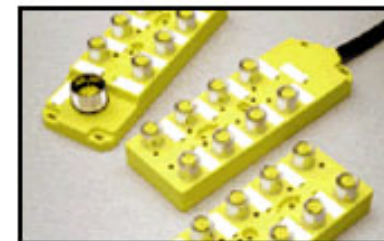

Electrical

Current - Maximum per Contact	12.0A per module, 4.0A per port
Functional Wiring	Parallel
Voltage - Maximum	10-30V DC

Material Info

Engineering Number	BKY4030-FBC
--------------------	-------------

Reference - Drawing Numbers

Sales Drawing	SD-120119-025
---------------	---------------

Series image - Reference only

EU ELV

Not Reviewed

EU RoHS

Not Reviewed

REACH SVHC