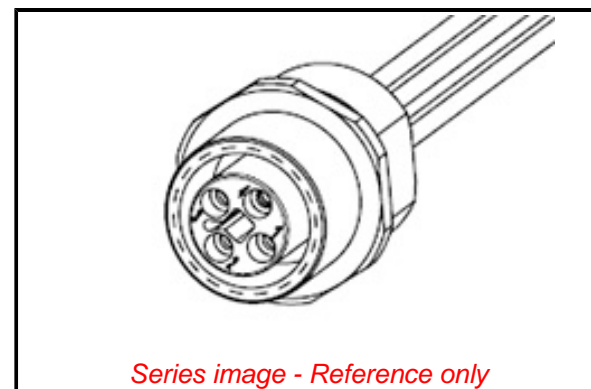

PLEASE CHECK WWW.MOLEX.COM FOR LATEST PART INFORMATION

Part Number: [1205020008](#)

Status: **Active**

Overview: [Brad M12 Power Connector System](#)

Description: Brad M12 Power Receptacle, 4 Poles, Female (Straight) to 16 AWG Leads, T-Coded, Front Panel Mount, 0.50m (1.64') Length

Documents:

[Drawing (PDF)](#)

[RoHS Certificate of Compliance (PDF)](#)

General

Product Family	Industrial Receptacles
Series	120502
Application	Power
IP Rating	IP67
Overview	Brad M12 Power Connector System
Product Name	Brad M12 Power
Type	Single Ended (pigtail)
UPC	889056432221

Physical

Coupling Type	Internal Thread
Gender	Female
Keyway	T-coded
Length	0.50m
Material - Component	Nickel-plated Brass
Mounting Thread Size	M12
Net Weight	47.627/g
Orientation	Straight
Panel Mount	Front
Poles	4
Temperature Range - Operating	-40°C to +90°C
Wire Size AWG	16
Wire/Cable Type	Leads

Electrical

Current - Maximum per Contact	12.0A
Voltage - Maximum	63V DC

Material Info

Reference - Drawing Numbers

Sales Drawing	1205020008-000

Series image - Reference only

EU ELV

Not Reviewed

EU RoHS

Not Reviewed

REACH SVHC

Not Reviewed

Halogen-Free

Status

Not Reviewed

For more information, please visit [Contact US](#)

China ROHS

Not Reviewed

ELV

Not Reviewed

RoHS Phthalates

Not Reviewed

China RoHS

Search Parts in this Series

[120502](#) Series

Mates With

Brad M12 T-Coded Power Male Single-Ended Cordset [120500](#) , Brad M12 T-Coded Power Male Double-Ended Cordset [120501](#)