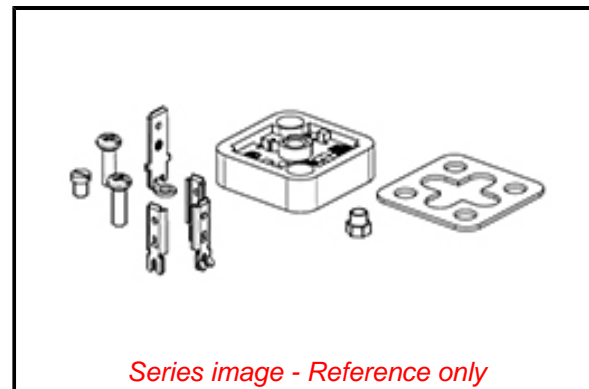

PLEASE CHECK WWW.MOLEX.COM FOR LATEST PART INFORMATION

Part Number: [1210120019](#)
Status: **Active**
Overview: mPm DIN Valve Connectors
Description: mPm DIN Base, Form A-18mm, B20 Base, 3 Pole Plus Ground Terminal, 250V AC/300V DC, Black, Nitrile Gasket with Screw

Documents:

[Drawing (PDF)](#) [Packaging Specification PK-121012-B20-001 (PDF)](#)
[Product Specification STR-1467-001 (PDF)](#) [RoHS Certificate of Compliance (PDF)](#)

General

Product Family	Field Attachable / Accessories
Series	121012
Form	A - 18mm
IP Rating	IP65, IP67
Material - Contact	Brass
Overview	mPm DIN Valve Connectors
Product Name	mPm
Type	Field Attachable Connector
UPC	883906278069

Physical

Cable Diameter	N/A
Coupling Type	N/A
Diagnostics / LEDs	No
Diagnostics Port	No
Gender	N/A
Keyway	None
Material - Connector Body	Polypropylene
Material - Coupling Nut	N/A
Material - Plating Mating	Silver
Net Weight	9.979/g
Orientation	Straight
Pitch - Mating Interface	18.00mm
Poles	3
Temperature Range - Operating	-40°C to +90°C
Wire Size AWG	N/A

Electrical

Current - Maximum per Contact	16.0A
Voltage - Maximum	250V AC / 300V DC

Material Info

Engineering Number	B203000N2

Reference - Drawing Numbers

Packaging Specification	PK-121012-B20-001
Product Specification	STR-1467-001
Sales Drawing	SD-121012-013-001

EU ELV

Not Relevant

EU RoHS

Compliant with Exemption 6(c)

REACH SVHC

Contained Per -
D(2021)4569-DC (8
July 2021)

Lead

Halogen-Free

Status

Low-Halogen

For more information, please visit [Contact US](#)

China ROHS

50 Image

ELV

Not Relevant

RoHS Phthalates

Not Contained

Search Parts in this Series

[121012 Series](#)