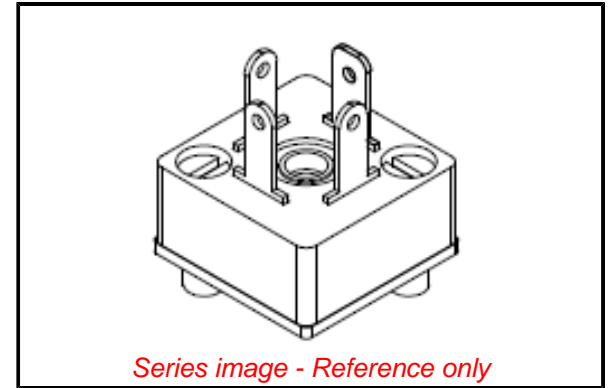

PLEASE CHECK WWW.MOLEX.COM FOR LATEST PART INFORMATION

Part Number: [1210120102](#)
Status: **Active**
Overview: mPm DIN Valve Connectors
Description: mPm DIN Base, Form B-11mm, B29 Base, 2 Pole Plus Ground Terminal, 250V AC/300V DC, Black, Nitrile Gasket with Screws

Documents:

[Drawing (PDF)](#) [RoHS Certificate of Compliance (PDF)](#)
[Packaging Specification PK-121012-B29-001 (PDF)](#)

General

Product Family	Field Attachable / Accessories
Series	121012
Form	B - 11mm
IP Rating	IP65, IP67
Material - Contact	Brass
Overview	mPm DIN Valve Connectors
Product Name	mPm
Type	Field Attachable Connector
UPC	883906334642

Physical

Cable Diameter	N/A
Coupling Type	N/A
Diagnostics / LEDs	No
Diagnostics Port	No
Gender	N/A
Keyway	None
Material - Connector Body	Polypropylene
Material - Coupling Nut	N/A
Material - Plating Mating	Tin
Net Weight	3.175/g
Orientation	Straight
Pitch - Mating Interface	11.00mm
Poles	2
Temperature Range - Operating	-40°C to +90°C
Wire Size AWG	N/A

Electrical

Current - Maximum per Contact	10.0A
Voltage - Maximum	250V AC / 300V DC

Material Info

Engineering Number	B292000N2

Reference - Drawing Numbers

Packaging Specification	PK-121012-B29-001
Sales Drawing	SD-121012-007

Series image - Reference only

EU ELV

Not Relevant

EU RoHS

Compliant with Exemption 6(c)

REACH SVHC

Not Contained Per - ED/108/2014 (17 Dec 2014)

Halogen-Free

Status

Low-Halogen

For more information, please visit [Contact US](#)

China ROHS

50 Image

ELV

Not Relevant

RoHS Phthalates

Not Contained

Search Parts in this Series

[121012 Series](#)