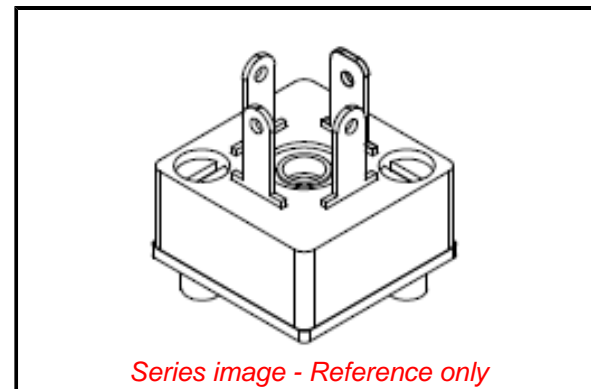

PLEASE CHECK WWW.MOLEX.COM FOR LATEST PART INFORMATION

Part Number: [1210120107](#)
Status: **Active**
Overview: mPm DIN Valve Connectors
Description: mPm DIN Base, Form B-11mm, B29 Base, 3 Pole Plus Ground Terminal, 250V AC/300V DC, Black, Nitrile Gasket with Screws

Documents:

[Drawing (PDF)](#) [RoHS Certificate of Compliance (PDF)](#)
[Packaging Specification PK-121012-B29-001 (PDF)](#)

General

Product Family	Field Attachable / Accessories
Series	121012
Form	B - 11mm
IP Rating	IP65, IP67
Material - Contact	Brass
Overview	mPm DIN Valve Connectors
Product Name	mPm
Type	Field Attachable Connector
UPC	883906248758

Physical

Cable Diameter	N/A
Coupling Type	N/A
Diagnostics / LEDs	No
Diagnostics Port	No
Gender	N/A
Keyway	None
Material - Connector Body	Polypropylene
Material - Coupling Nut	N/A
Material - Plating Mating	Tin
Net Weight	7.603/g
Orientation	Straight
Pitch - Mating Interface	11.00mm
Poles	3
Temperature Range - Operating	-40°C to +90°C
Wire Size AWG	N/A

Electrical

Current - Maximum per Contact	10.0A
Voltage - Maximum	250V AC / 300V DC

Material Info

Engineering Number	B293000N2

Reference - Drawing Numbers

Packaging Specification	PK-121012-B29-001
Sales Drawing	SD-121012-007

Series image - Reference only

EU ELV

Not Relevant

EU RoHS

Compliant with Exemption 6(c)

REACH SVHC

Not Contained Per - ED/30/2017 (7 July 2017)

Halogen-Free

Status

Low-Halogen

For more information, please visit [Contact US](#)

China ROHS

50 Image

ELV

Not Relevant

RoHS Phthalates

Not Contained

Search Parts in this Series

[121012 Series](#)