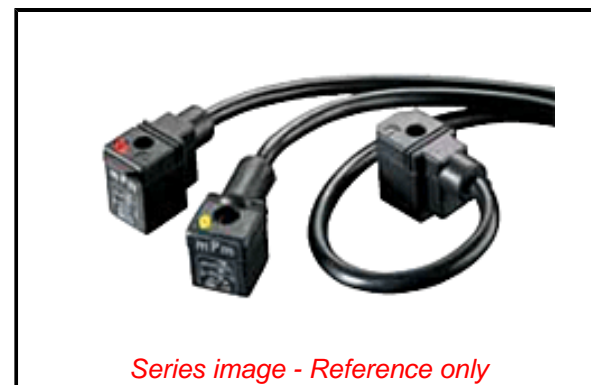

PLEASE CHECK WWW.MOLEX.COM FOR LATEST PART INFORMATION

Part Number: [1210502011](#)

Status: **Active**

Overview: mPm DIN Valve Connectors

Description: mPm DIN Valve Connector, Form C - 8mm, 2 Pole Plus Ground, to 5.0m (16.40') PUR UL Cable Pigtail, Yellow LED, Black Nitrile Gasket, 24V

Physical

Cable Diameter	5.72mm (.225")
Cable Length	5.0m (16.40')
Color - Cable Jacket	Black
Coupling Style	Threaded
Gender	Male-Pigtail
Keyway	None
LED Indicator	Yellow
Material - Cable Jacket	PUR UL
Material - Connector Body	Polypropylene
Material - Coupling Nut	N/A
Material - Plating Mating	Gold
Orientation	90° to Pigtail
Poles	2
Temperature Range - Operating	-40°C to +90°C
Wire Size AWG	20
Wire/Cable Type	N/A

Electrical

Current - Maximum per Contact	N/A
Voltage - Maximum	24V

Material Info

Engineering Number E492B2A50011C4H

Reference - Drawing Numbers

Sales Drawing SD-121050-002-001

Series image - Reference only

EU ELV