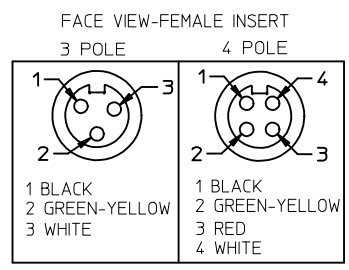

POLES	MATERIAL NO.	ENG. NO.	AMPS	LENGTH
3	1300640065	CC3030A48M020	32	2M +89-0MM (6'7"+3.50-0)
4	1300640187	CC4030A48M020	32	2M +89-0MM (6'7"+3.50-0)
4	1300640245	CC4030A48M100	32	10M +318-0MM (32'10" +12.5*-0")

©

SPECS:
OVERMOLD: GRAY PVC
INSERT: BLACK PVC
COUPLING NUT: ANODIZED ALUMINUM
CABLE: #10AWG GRAY PVC
DUAL RATED UL TC/OPEN WIRING & STOOO
ELECTRICAL: 600V AC/DC

ADDED PART NUMBER EC NO: IPG2016-1155 DRWNGGUSTAFSON 2016/02/23 CHKDHZLELINSKI 2016/03/15 APPR:BWODMAN 2016/02/23	QUALITY SYMBOLS 	GENERAL TOLERANCES (UNLESS SPECIFIED)		DIMENSION STYLE IN/MM	SCALE 1:2	DESIGN UNITS INCH	THIRD ANGLE PROJECTION
		4 PLACES ± --- ± --- 3 PLACES ± --- ± .005 2 PLACES ± --- ± .010 1 PLACE ± --- ± .020 ANGULAR ± 1/2°	DRAWN BY: B. RUPERT CHECKED BY: B. WOODMAN APPROVED BY: JFMURPHY DATE: 01/12/10 DATE: 01/12/10 DATE: 2010/01/15	TITLE QUICK CHANGE FEMALE/MALE STRAIGHT 3 & 4 POLE AS PORTABLES		MOLEX INCORPORATED	DOCUMENT NO. SD-130064-065
DRAFT WHERE APPLICABLE MUST REMAIN WITHIN DIMENSIONS		SEE CHART		THIS DRAWING CONTAINS INFORMATION THAT IS PROPRIETARY TO MOLEX INCORPORATED AND SHOULD NOT BE USED WITHOUT WRITTEN PERMISSION			