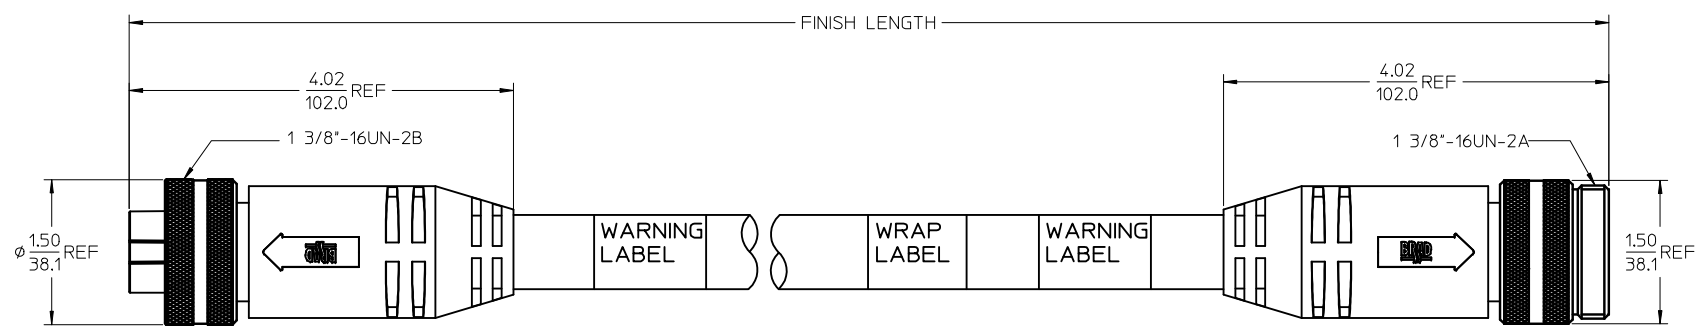

POLES	MATERIAL NO.	ENG. NO.	AMPS	LENGTH
3	1300640065	CC3030A48M020	32	2M +89-0MM (6'7"+3.50-0)
4	1300640187	CC4030A48M020	32	2M +89-0MM (6'7"+3.50-0)
4	1300640245	CC4030A48M100	32	10M +318-0MM (32'10" +12.5*-0")

©

SPECS:
OVERMOLD: GRAY PVC
INSERT: BLACK PVC
COUPLING NUT: ANODIZED ALUMINUM
CABLE: #10AWG GRAY PVC
DUAL RATED UL TC/OPEN WIRING & STOOO
ELECTRICAL: 600V AC/DC

ADDED PART NUMBER EC NO: IPG2016-1155 DRWNGGUSTAFSON 2016/02/23 CHKDHZLELINSKI 2016/03/15 APPR:BWODMAN 2016/02/23	QUALITY SYMBOLS 	GENERAL TOLERANCES (UNLESS SPECIFIED)		DIMENSION STYLE IN/MM	SCALE 1:2	DESIGN UNITS INCH	THIRD ANGLE PROJECTION
		4 PLACES ± --- ± --- 3 PLACES ± --- ± .005 2 PLACES ± --- ± .010 1 PLACE ± --- ± .020 ANGULAR ± 1/2°	DRAWN BY: B. RUPERT CHECKED BY: B. WOODMAN APPROVED BY: JFMURPHY DATE: 01/12/10 DATE: 01/12/10 DATE: 2010/01/15	TITLE QUICK CHANGE FEMALE/MALE STRAIGHT 3 & 4 POLE AS PORTABLES		MOLEX INCORPORATED	DOCUMENT NO. SD-130064-065
DRAFT WHERE APPLICABLE MUST REMAIN WITHIN DIMENSIONS		SEE CHART		THIS DRAWING CONTAINS INFORMATION THAT IS PROPRIETARY TO MOLEX INCORPORATED AND SHOULD NOT BE USED WITHOUT WRITTEN PERMISSION			