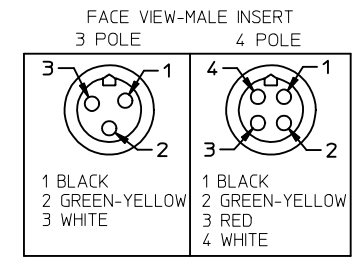

POLES	MATERIAL NO.	ENG. NO.	AMPS	LENGTH
3	1300640065	CC3030A48M020	32	2M +89-0MM (6'7"+3.50-0)
4	1300640187	CC4030A48M020	32	2M +89-0MM (6'7"+3.50-0)
4	1300640245	CC4030A48M100	32	10M +318-0MM (32'10" +12.5*-0")

©

SPECS:
OVERMOLD: GRAY PVC
INSERT: BLACK PVC
COUPLING NUT: ANODIZED ALUMINUM
CABLE: #10AWG GRAY PVC
DUAL RATED UL TC/OPEN WIRING & STOOO
ELECTRICAL: 600V AC/DC

ADDED PART NUMBER EC NO: IPG2016-1155 DRWNGGUSTAFSON 2016/02/23 CHKDHZLELINSKI 2016/03/15 APPR:BWODMAN 2016/02/23	QUALITY SYMBOLS 	GENERAL TOLERANCES (UNLESS SPECIFIED)		DIMENSION STYLE IN/MM	SCALE 1:2	DESIGN UNITS INCH	THIRD ANGLE PROJECTION
		4 PLACES ± --- ± --- 3 PLACES ± --- ± .005 2 PLACES ± --- ± .010 1 PLACE ± --- ± .020 ANGULAR ± 1/2°	DRAWN BY: B. RUPERT CHECKED BY: B. WOODMAN APPROVED BY: JFMURPHY DATE: 01/12/10 DATE: 01/12/10 DATE: 2010/01/15	TITLE QUICK CHANGE FEMALE/MALE STRAIGHT 3 & 4 POLE AS PORTABLES		MOLEX INCORPORATED	DOCUMENT NO. SD-130064-065
DRAFT WHERE APPLICABLE MUST REMAIN WITHIN DIMENSIONS		SEE CHART		THIS DRAWING CONTAINS INFORMATION THAT IS PROPRIETARY TO MOLEX INCORPORATED AND SHOULD NOT BE USED WITHOUT WRITTEN PERMISSION			