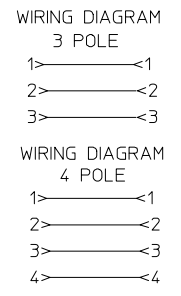

POLES	MATERIAL NO.	ENG. NO.	AMPS	LENGTH
3	1300640065	CC3030A48M020	32	2M +89-0MM (6'7"+3.50-0)
4	1300640187	CC4030A48M020	32	2M +89-0MM (6'7"+3.50-0)
4	1300640245	CC4030A48M100	32	10M +318-0MM (32'10" +12.5*-0")

©

SPECS:
OVERMOLD: GRAY PVC
INSERT: BLACK PVC
COUPLING NUT: ANODIZED ALUMINUM
CABLE: #10AWG GRAY PVC
DUAL RATED UL TC/OPEN WIRING & STOOO
ELECTRICAL: 600V AC/DC

ADDED PART NUMBER EC NO: IPG2016-1155 DRWNGGUSTAFSON 2016/02/23 CHKDHZLELINSKI 2016/03/15 APPR:BWODMAN 2016/02/23	QUALITY SYMBOLS 	GENERAL TOLERANCES (UNLESS SPECIFIED)		DIMENSION STYLE IN/MM	SCALE 1:2	DESIGN UNITS INCH	THIRD ANGLE PROJECTION
		4 PLACES ± --- ± --- 3 PLACES ± --- ± .005 2 PLACES ± --- ± .010 1 PLACE ± --- ± .020 ANGULAR ± 1/2°	DRAWN BY: B. RUPERT CHECKED BY: B. WOODMAN APPROVED BY: JFMURPHY DATE: 01/12/10 DATE: 01/12/10 DATE: 2010/01/15	TITLE QUICK CHANGE FEMALE/MALE STRAIGHT 3 & 4 POLE AS PORTABLES		MOLEX INCORPORATED	DOCUMENT NO. SD-130064-065
DRAFT WHERE APPLICABLE MUST REMAIN WITHIN DIMENSIONS		SEE CHART		THIS DRAWING CONTAINS INFORMATION THAT IS PROPRIETARY TO MOLEX INCORPORATED AND SHOULD NOT BE USED WITHOUT WRITTEN PERMISSION			