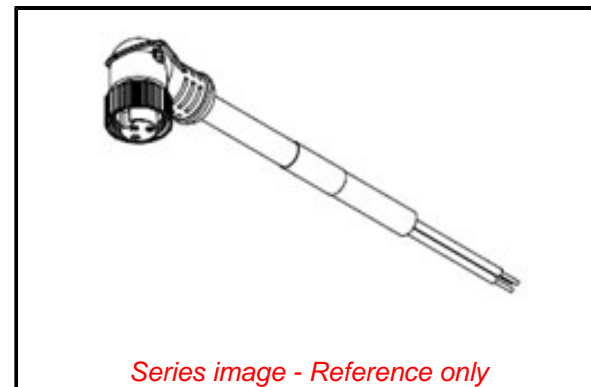

PLEASE CHECK WWW.MOLEX.COM FOR LATEST PART INFORMATION

Part Number: [1300060196](#)
Status: **Active**
Overview: [Brad Mini-Change Connectors](#)
Description: Mini-Change A-Size Single-Ended Cordset, 2 Poles, Male (90°) to Pigtail, 16 AWG, PVC Cable, 3.66m (12.0') Length

Documents:

[Drawing (PDF)](#) [RoHS Certificate of Compliance (PDF)](#)

Agency Certification

CSA LR6837
UL E152210

General

Product Family Industrial Cordsets
Series [130006](#)
Connector End A Mini-Change
Connector End B Pigtail
IP Rating IP67
Material - Contact Copper Alloy
Overview [Brad Mini-Change Connectors](#)
Product Name Mini-Change
Protocol N/A
Region America
Type Single Ended
UPC 78678842975

Physical

Cable Diameter 9.40mm (.370")
Cable Length 3.66m (12.0')
Color - Cable Jacket Yellow
Coupling Style Threaded
Gender Male-Pigtail
Keyway Single
LED Indicator No
Material - Cable Jacket PVC
Material - Connector Body PVC
Material - Coupling Nut Black Epoxy Coated Zinc
Material - Plating Mating Gold
Orientation 90° to Pigtail
Poles 2
Temperature Range - Operating -20° to +105°C
Wire Size AWG 16
Wire/Cable Type ST00W

Electrical

Current - Maximum per Contact 13.0A
Voltage - Maximum 600V

Material Info

Engineering Number 102003A01F120

Reference - Drawing Numbers

Sales Drawing SD-130006-035-001

Series image - Reference only

EU ELV

Not Reviewed

EU RoHS

Not Reviewed

REACH SVHC

Not Reviewed

Halogen-Free

Status

Not Reviewed

For more information, please visit [Contact US](#)

China ROHS

Not Reviewed

ELV

Not Reviewed

RoHS Phthalates

Not Reviewed

Search Parts in this Series

[130006 Series](#)