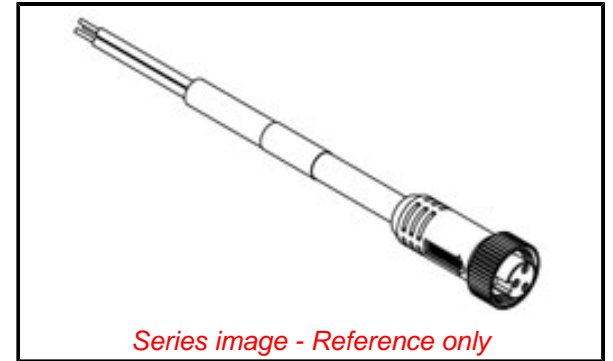

PLEASE CHECK WWW.MOLEX.COM FOR LATEST PART INFORMATION

Part Number: [1300060223](#)
Status: **Active**
Overview: [Brad Mini-Change Connectors](#)
Description: Mini-Change A-Size Single-Ended Cordset, 3 Poles, Female (Straight) to Pigtail, 16 AWG, Nylon Coupling Nut, Yellow PVC Cable, 1.83m (6.0') Length

Documents:

[Drawing (PDF)](#) [RoHS Certificate of Compliance (PDF)](#)

Agency Certification

CSA LR6837
UL E152210

General

Product Family Industrial Cordsets
Series [130006](#)
Connector End A Mini-Change
Connector End B Pigtail
IP Rating IP67
Material - Contact Copper Alloy
Overview [Brad Mini-Change Connectors](#)
Product Name Mini-Change
Region America
Type Single Ended
UPC 78678842998

Physical

Cable Diameter 10.41mm (.410")
Cable Length 1.83m (6.0')
Color - Cable Jacket Yellow
Coupling Style Threaded
Gender Female-Pigtail
Keyway Single
LED Indicator No
Material - Cable Jacket PVC
Material - Connector Body TPE
Material - Coupling Nut Nylon
Material - Plating Mating Gold
Net Weight 265.330/g
Orientation Straight to Pigtail
Poles 3
Temperature Range - Operating -20° to +105°C
Wire Size AWG 16
Wire/Cable Type ST00W

Electrical

Current - Maximum per Contact 13.0A
Voltage - Maximum 600V

Material Info

Engineering Number 103000A01F0602

Reference - Drawing Numbers

Sales Drawing SD-130006-047-001

EU ELV

Not Relevant

EU RoHS

Compliant with Exemption 6(c)

REACH SVHC

Not Reviewed

Halogen-Free

Status

Not Reviewed

For more information, please visit [Contact US](#)

China ROHS

ELV

RoHS Phthalates

China RoHS

50 Image

Not Relevant

Not Contained

Search Parts in this Series

[130006](#) Series