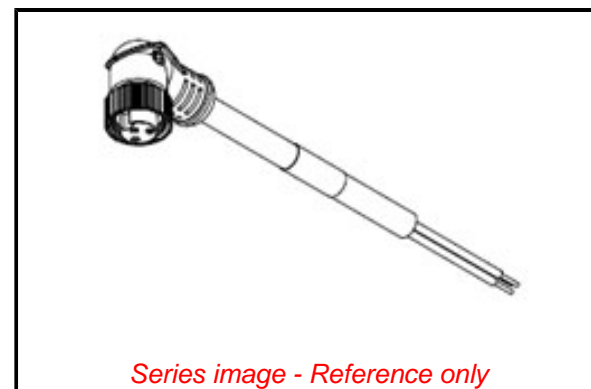

PLEASE CHECK WWW.MOLEX.COM FOR LATEST PART INFORMATION

Part Number: [1300060651](#)
Status: **Active**
Overview: [Brad Mini-Change Connectors](#)
Description: Mini-Change A-Size Single-Ended Cordset, 3 Poles, Male (90°) to Pigtail, 16 AWG, PVC Cable, 3.66m (12.0') Length

Documents:

[Drawing (PDF)](#) [RoHS Certificate of Compliance (PDF)](#)

Agency Certification

CSA LR6837
UL E152210

General

Product Family Industrial Cordsets
Series [130006](#)
Connector End A Mini-Change
Connector End B Pigtail
IP Rating IP67
Material - Contact Copper Alloy
Overview [Brad Mini-Change Connectors](#)
Product Name Mini-Change
Protocol N/A
Region America
Type Single Ended
UPC 78678843240

Physical

Cable Diameter 10.41mm (.410")
Cable Length 3.66m (12.0')
Color - Cable Jacket Yellow
Coupling Style Threaded
Gender Male-Pigtail
Keyway Single
LED Indicator No
Material - Cable Jacket PVC
Material - Connector Body PVC
Material - Coupling Nut Black Epoxy Coated Zinc
Material - Plating Mating Gold
Orientation 90° to Pigtail
Poles 3
Temperature Range - Operating -20° to +105°C
Wire Size AWG 16
Wire/Cable Type ST00W

Electrical

Current - Maximum per Contact 13.0A
Voltage - Maximum 600V

Material Info

Engineering Number 103003A01F120

Reference - Drawing Numbers

Sales Drawing SD-130006-035-001

Series image - Reference only

EU ELV

Not Reviewed

EU RoHS

Not Reviewed

REACH SVHC

Not Reviewed

Halogen-Free

Status

Not Reviewed

For more information, please visit [Contact US](#)

China ROHS

Not Reviewed

ELV

Not Reviewed

RoHS Phthalates

Not Reviewed

Search Parts in this Series

[130006 Series](#)