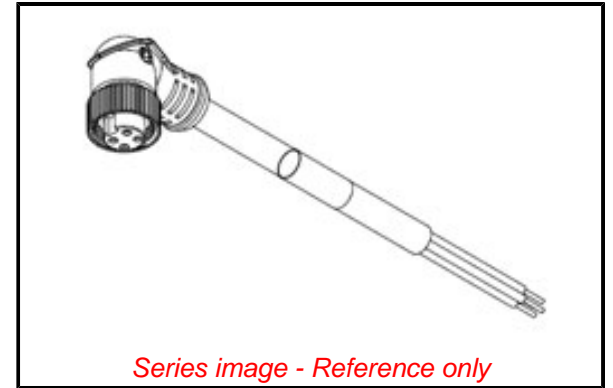

PLEASE CHECK WWW.MOLEX.COM FOR LATEST PART INFORMATION

Part Number: [1300060902](#)
Status: **Active**
Overview: [Brad Mini-Change Connectors](#)
Description: Mini-Change A-Size Single-Ended Cordset, 4 Poles, Female (90°) to Pigtail, 16 AWG, Yellow PVC Cable, 1.83m (6.0') Length

Documents:

[Drawing (PDF)](#) [RoHS Certificate of Compliance (PDF)](#)

Agency Certification

CSA LR6837
UL E152210

General

Product Family Industrial Cordsets
Series [130006](#)
Connector End A Mini-Change
Connector End B Pigtail
IP Rating IP67
Material - Contact Copper Alloy
Overview [Brad Mini-Change Connectors](#)
Product Name Mini-Change
Protocol N/A
Region America
Type Single Ended
UPC 78678838392

Physical

Cable Diameter 10.67mm (.420")
Cable Length 1.83m (6.0')
Color - Cable Jacket Yellow
Coupling Style Threaded
Gender Female-Pigtail
Keyway Single
LED Indicator No
Material - Cable Jacket PVC
Material - Connector Body TPE
Material - Coupling Nut Black Epoxy Coated Zinc
Material - Plating Mating Gold
Net Weight 666.000/g
Orientation 90° to Pigtail
Poles 4
Temperature Range - Operating -20° to +105°C
Wire Size AWG 16
Wire/Cable Type ST00W

Electrical

Current - Maximum per Contact 10.0A
Voltage - Maximum 600V

Material Info

Engineering Number 104001A01F060

Reference - Drawing Numbers

Sales Drawing SD-130006-016-001

EU ELV

Not Relevant

EU RoHS

Compliant

REACH SVHC

Contained Per -
D(2021)4569-DC (8
July 2021)

Lead

Halogen-Free

Status

Not Low-Halogen

For more information, please visit [Contact US](#)

China ROHS

ELV

RoHS Phthalates

Green Image

Not Relevant

Not Contained

Search Parts in this Series

[130006 Series](#)