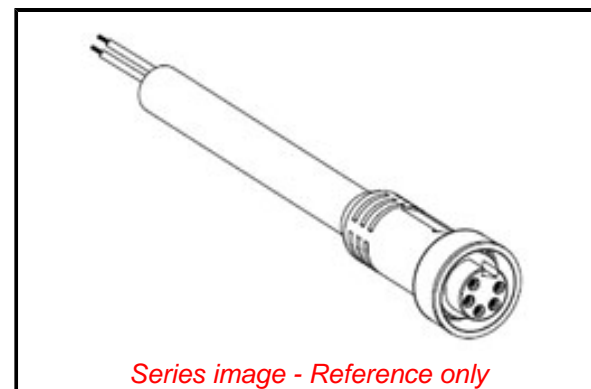

PLEASE CHECK WWW.MOLEX.COM FOR LATEST PART INFORMATION

Part Number: **1300061314**
Status: **Active**
Overview: Brad Mini-Change Connectors
Description: Mini-Change A-Size Single-Ended Cordset, 5 Poles, Female (Straight) to Pigtail, 16 AWG, Yellow Rubber Cable, 3.66m (12.0') Length

Documents:

[Drawing (PDF)](#) [RoHS Certificate of Compliance (PDF)](#)

Agency Certification

CSA LR6837

General

Product Family Industrial Cordsets
Series 130006
Connector End A Mini-Change
Connector End B Pigtail
IP Rating IP67
Material - Contact Copper Alloy
Overview [Brad Mini-Change Connectors](#)
Product Name Mini-Change
Region America
Type Single Ended
UPC 78678833070

Physical

Cable Diameter 13.20mm (.520")
Cable Length 3.66m (12.0')
Color - Cable Jacket Yellow
Coupling Style Threaded
Gender Female-Pigtail
Keyway Single
LED Indicator No
Material - Cable Jacket Rubber
Material - Connector Body TPE
Material - Coupling Nut Black Epoxy Coated Zinc
Material - Plating Mating Gold
Orientation Straight to Pigtail
Poles 5
Temperature Range - Operating -20° to +90°C
Wire Size AWG 16
Wire/Cable Type SOO

Electrical

Current - Maximum per Contact 8.0A
Voltage - Maximum 600V

Material Info

Engineering Number 105000C01F120

Reference - Drawing Numbers

Sales Drawing SD-130006-022-001

Series image - Reference only

EU ELV

Not Relevant

EU RoHS

Not Reviewed

REACH SVHC

Not Reviewed

Halogen-Free

Status

Not Reviewed

For more information, please visit [Contact US](#)

China ROHS

Not Reviewed

ELV

Not Relevant

RoHS Phthalates

Not Reviewed

Search Parts in this Series

130006 Series