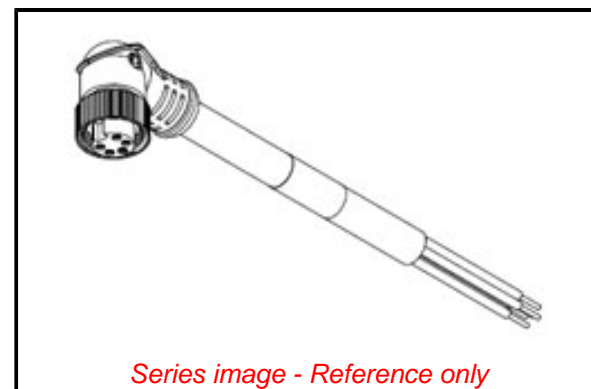

PLEASE CHECK WWW.MOLEX.COM FOR LATEST PART INFORMATION

Part Number: [1300061356](#)
Status: **Active**
Overview: [Brad Mini-Change Connectors](#)
Description: Mini-Change A-Size Single-Ended Cordset, 5 Poles, Female (90°) to Pigtail, 16 AWG, PVC Cable, 4.60m (15.09') Length

Physical

Cable Diameter 12.70mm (.500")
 Cable Length 4.60m (15.09')
 Color - Cable Jacket Yellow
 Coupling Style Threaded
 Gender Female-Pigtail
 Keyway Single
 LED Indicator No
 Material - Cable Jacket PVC
 Material - Connector Body PVC
 Material - Coupling Nut Black Epoxy Coated Zinc
 Material - Plating Mating Gold
 Orientation 90° to Pigtail
 Poles 5
 Temperature Range - Operating -20° to +105°C
 Wire Size AWG 16
 Wire/Cable Type ST00W

Electrical

Current - Maximum per Contact 8.0A
 Voltage - Maximum 600V

Material Info

Engineering Number 105001A01F150

Reference - Drawing Numbers

Sales Drawing SD-130006-017-001

EU ELV

Not Relevant