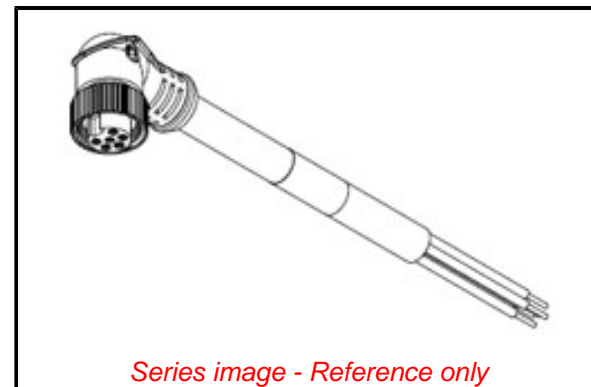

PLEASE CHECK WWW.MOLEX.COM FOR LATEST PART INFORMATION

Part Number: [1300061653](#)
Status: **Active**
Overview: [Brad Mini-Change Connectors](#)
Description: Mini-Change A-Size Single-Ended Cordset, 6 Poles, Female (90°) to Pigtail, 16 AWG, PVC Cable, 1.83m (6.0') Length

Documents:

[Drawing (PDF)](#) [RoHS Certificate of Compliance (PDF)](#)

Agency Certification

CSA LR6837
UL E152210

General

Product Family Industrial Cordsets
Series [130006](#)
Connector End A Mini-Change
Connector End B Pigtail
IP Rating IP67
Material - Contact Copper Alloy
Overview [Brad Mini-Change Connectors](#)
Product Name Mini-Change
Protocol DeviceNet
Region America
Type Single Ended
UPC 78678843724

Physical

Cable Diameter 13.72mm (.540")
Cable Length 1.83m (6.0')
Color - Cable Jacket Yellow
Coupling Style Threaded
Gender Female-Pigtail
Keyway Single
LED Indicator No
Material - Cable Jacket PVC
Material - Connector Body PVC
Material - Coupling Nut Black Epoxy Coated Zinc
Material - Plating Mating Gold
Orientation 90° to Pigtail
Poles 6
Temperature Range - Operating -20° to +105°C
Wire Size AWG 16
Wire/Cable Type ST00W

Electrical

Current - Maximum per Contact 8.0A
Voltage - Maximum 600V

Material Info

Engineering Number 106001A01F060

Reference - Drawing Numbers

Sales Drawing SD-130006-018-001

Series image - Reference only

EU ELV

Not Relevant

EU RoHS

Not Reviewed

REACH SVHC

Not Reviewed

Halogen-Free

Status

Not Reviewed

For more information, please visit [Contact US](#)

China ROHS

Not Reviewed

ELV

Not Relevant

RoHS Phthalates

Not Reviewed

China RoHS

Search Parts in this Series

[130006 Series](#)