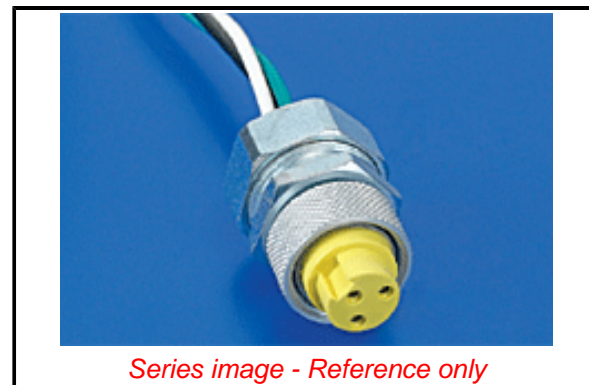

Physical

Cable Diameter N/A
 Coupling Type Internal Thread
 Diagnostics / LEDs No
 Diagnostics Port No
 Gender Female
 Keyway Single
 Material - Connector Body Zinc-plated Steel
 Material - Coupling Nut Anodized Aluminum
 Material - Plating Mating Gold
 Orientation Straight
 Poles 2
 Temperature Range - Operating -20°C to +80°C
 Wire Size AWG N/A

Electrical

Current - Maximum per Contact 13.0A
 Voltage - Maximum 600V AC/DC

Material Info

Engineering Number 40718

Reference - Drawing Numbers

Sales Drawing SD-130062-004

Series image - Reference only

EU ELV