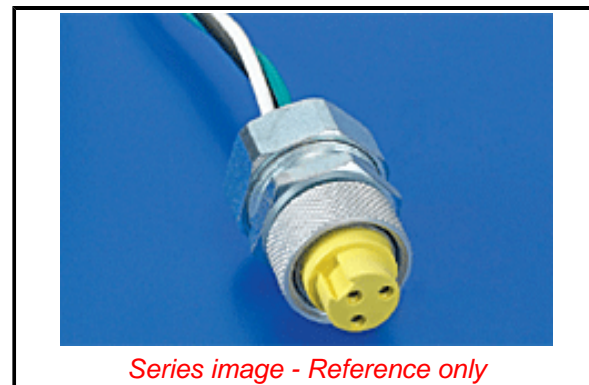

**Physical**

Cable Diameter N/A  
 Coupling Type Internal Thread  
 Diagnostics / LEDs No  
 Diagnostics Port No  
 Gender Female  
 Keyway Single  
 Material - Connector Body Zinc-plated Steel  
 Material - Coupling Nut Anodized Aluminum  
 Material - Plating Mating Gold  
 Orientation Straight  
 Poles 3  
 Temperature Range - Operating -20°C to +80°C  
 Wire Size AWG N/A

**Electrical**

Current - Maximum per Contact 13.0A  
 Voltage - Maximum 600V AC/DC

**Material Info**

Engineering Number 40925

**Reference - Drawing Numbers**

Sales Drawing SD-130062-005

*Series image - Reference only*