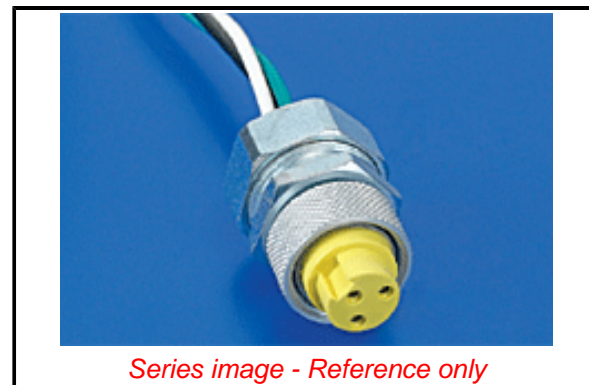

Physical

Cable Diameter N/A
 Coupling Type Internal Thread
 Diagnostics / LEDs No
 Diagnostics Port No
 Gender Male
 Keyway Single
 Material - Connector Body Zinc-plated Steel
 Material - Coupling Nut Anodized Aluminum
 Material - Plating Mating Gold
 Net Weight 168.282/g
 Orientation Straight
 Poles 3
 Temperature Range - Operating -20°C to +80°C
 Wire Size AWG N/A

Electrical

Current - Maximum per Contact 13.0A
 Voltage - Maximum 600V AC/DC

Material Info

Engineering Number 41037

Reference - Drawing Numbers

Sales Drawing SD-130062-001

Series image - Reference only

EU ELV