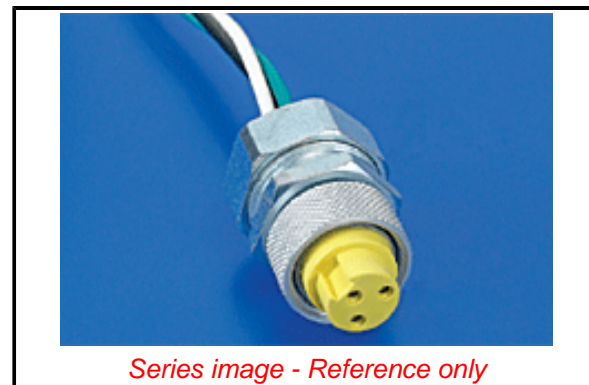

PLEASE CHECK WWW.MOLEX.COM FOR LATEST PART INFORMATION

Part Number: [1300062107](#)
Status: **Active**
Overview: [Brad Mini-Change Connectors](#)
Description: Mini-Change Female Connector, 5 Pole, for 1/2" Liquid-Tite Conduit

Documents:

[Drawing (PDF)](#) [RoHS Certificate of Compliance (PDF)](#)

Agency Certification

CSA LR6837
UL E152210

General

Product Family Field Attachable / Accessories
Series [130006](#)
IP Rating IP67
Material - Contact Brass
Overview [Brad Mini-Change Connectors](#)
Product Name Mini-Change
Type Field Attachable Connector
UPC 78678841344

Physical

Cable Diameter N/A
Coupling Type Internal Thread
Diagnostics / LEDs No
Diagnostics Port No
Gender Female
Keyway Single
Material - Connector Body Zinc-plated Steel
Material - Coupling Nut Anodized Aluminum
Material - Plating Mating Gold
Orientation Straight
Poles 5
Temperature Range - Operating -20°C to +80°C
Wire Size AWG N/A

Electrical

Current - Maximum per Contact 8.0A
Voltage - Maximum 600V AC/DC

Material Info

Engineering Number 41344

Reference - Drawing Numbers

Sales Drawing SD-130062-007-001

Series image - Reference only

EU ELV

Not Relevant

EU RoHS

Not Reviewed

REACH SVHC

Not Reviewed

Halogen-Free

Status

Not Reviewed

For more information, please visit [Contact US](#)

China ROHS

Not Reviewed

ELV

Not Relevant

RoHS Phthalates

Not Reviewed

Search Parts in this Series

[130006](#) Series